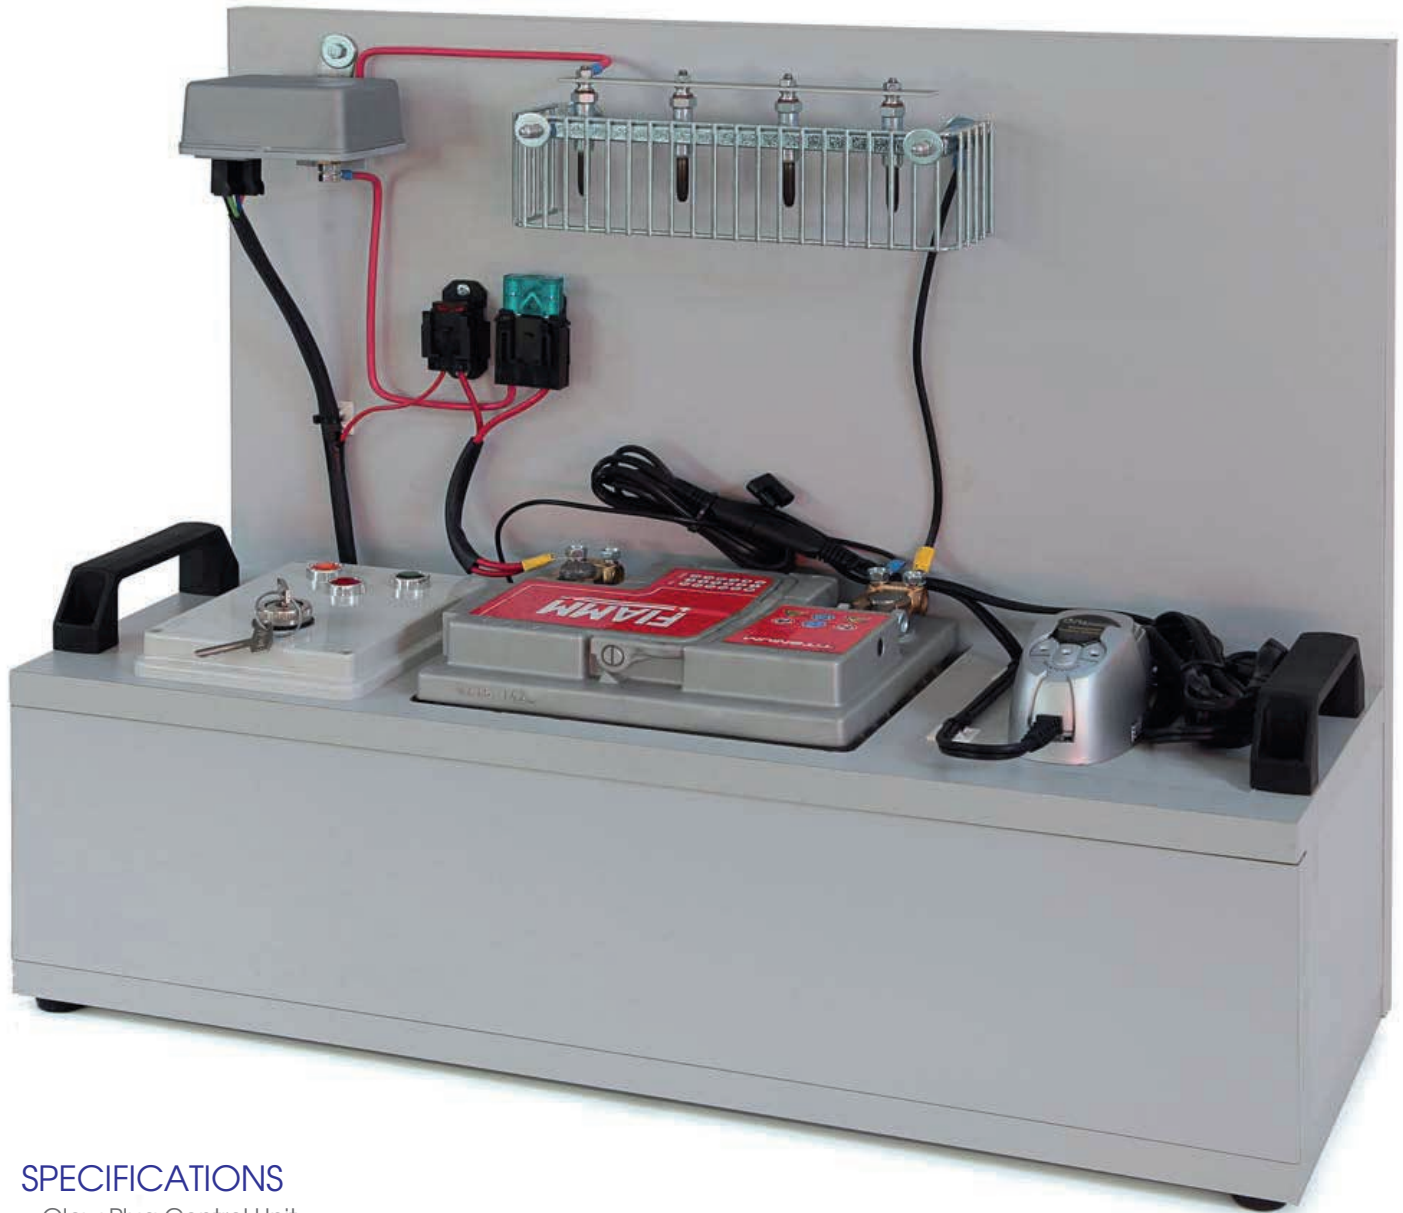

GLOW PLUG SIMULATOR

N98-ND10022

SPECIFICATIONS

- Glow Plug Control Unit
- Four Glow Plugs
- Ignition Switch
- Indicator Light
- Car Battery
- Battery Charger

WEIGHT AND DIMENSIONS

30cm x 65cm x 60cm (L x W x H)

Net Weight: 22 kg

Gross Weight: 30 kg

OPERATES
ELECTRICALLY

LOOK US UP ONLINE

Version2.0.KR080516