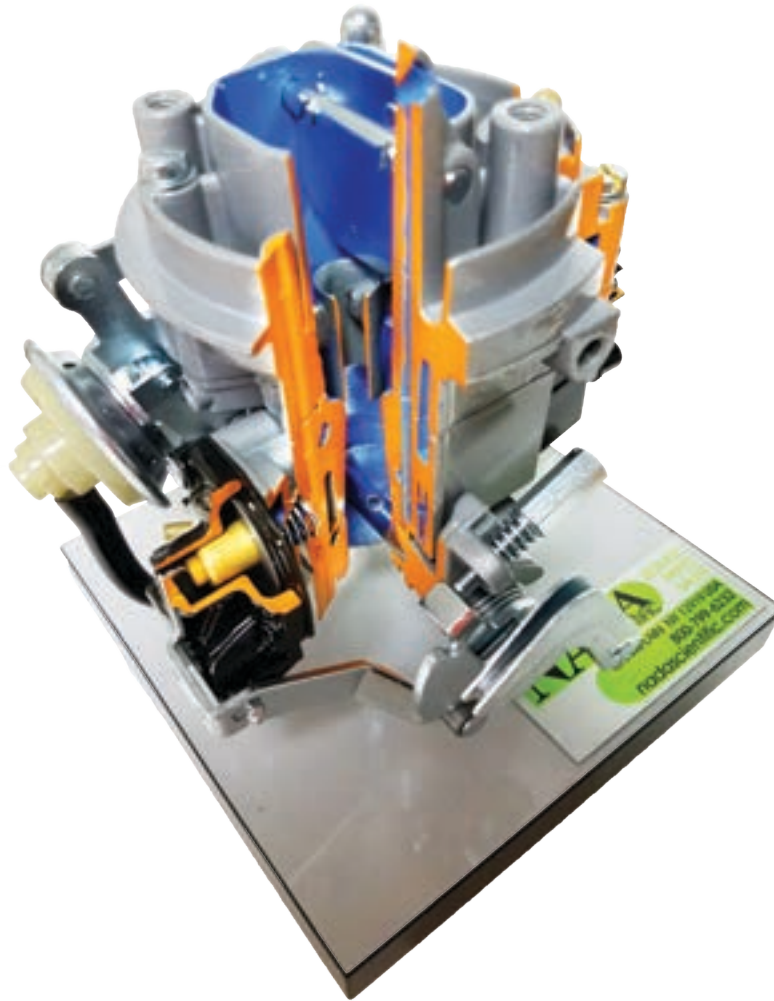

# CARBURETOR CUT-AWAY SINGLE BARREL

N98-ND10320

## WEIGHT AND DIMENSIONS

25cm x 30cm x 30cm (L x W x H)

Net Weight: 1 kg

Gross Weight: 2 kg

MOUNTED ON BASE

Version2.0.JL060418

LOOK US UP ONLINE