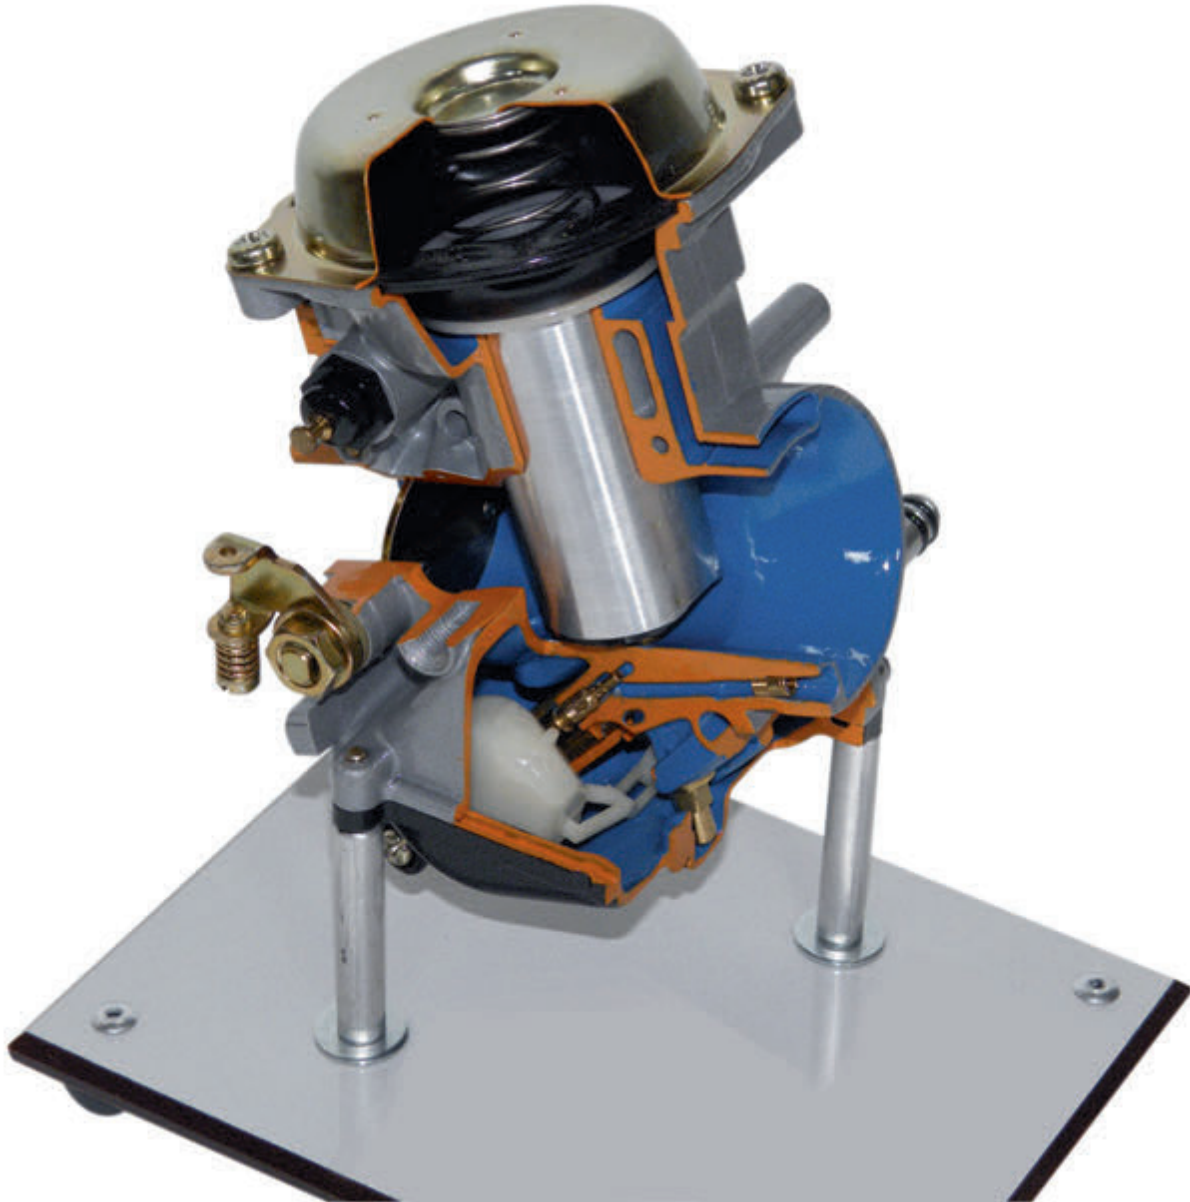

# CARBURETOR CUT-AWAY, VACUUM

N98-ND10330

## WEIGHT AND DIMENSIONS

25cm x 30cm x 30cm (L x W x H)

Net Weight: 1 kg

Gross Weight: 2 kg

MOUNTED ON BASE

Version2.1.JL030916

LOOK US UP ONLINE