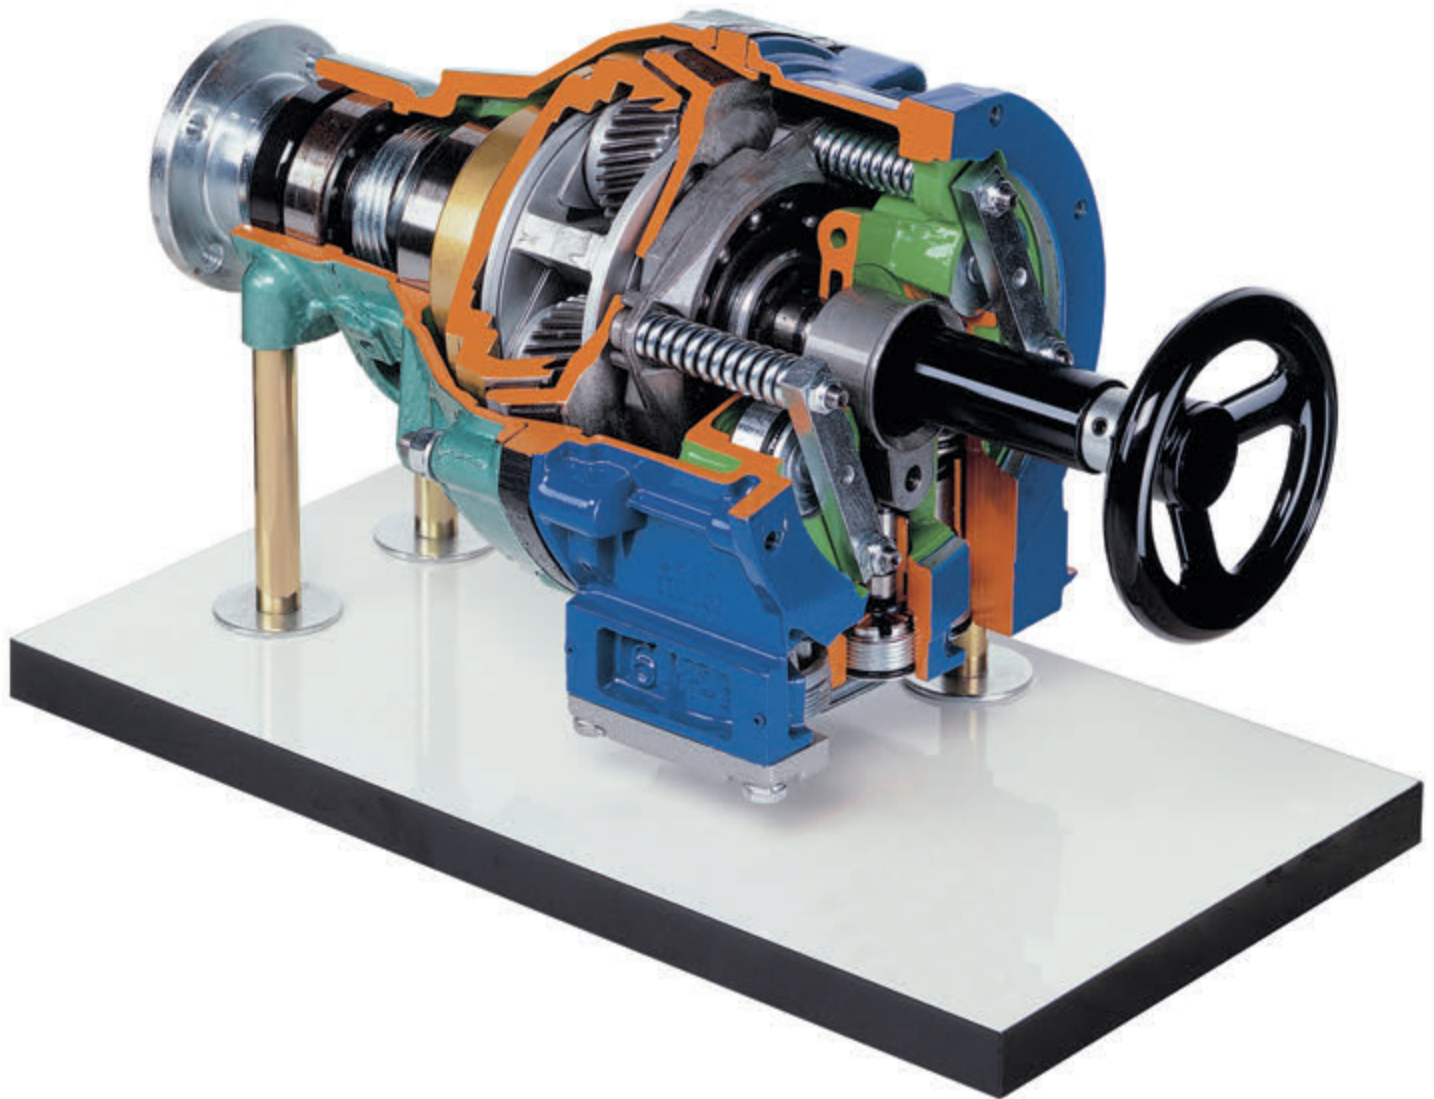

TRANSMISSION OVERDRIVE CUT-AWAY

N98-ND11150

The overdrive cut-away model represents a epicyclic overdrive with electromagnetic actuator typically used in Volvo vehicles.

WEIGHT AND DIMENSIONS

50cm x 30cm x 40cm (L x W x H)

Net Weight: 15 kg

Gross Weight: 20 kg

MOUNTED ON BASE

Version2.1.JL030916

LOOK US UP ONLINE