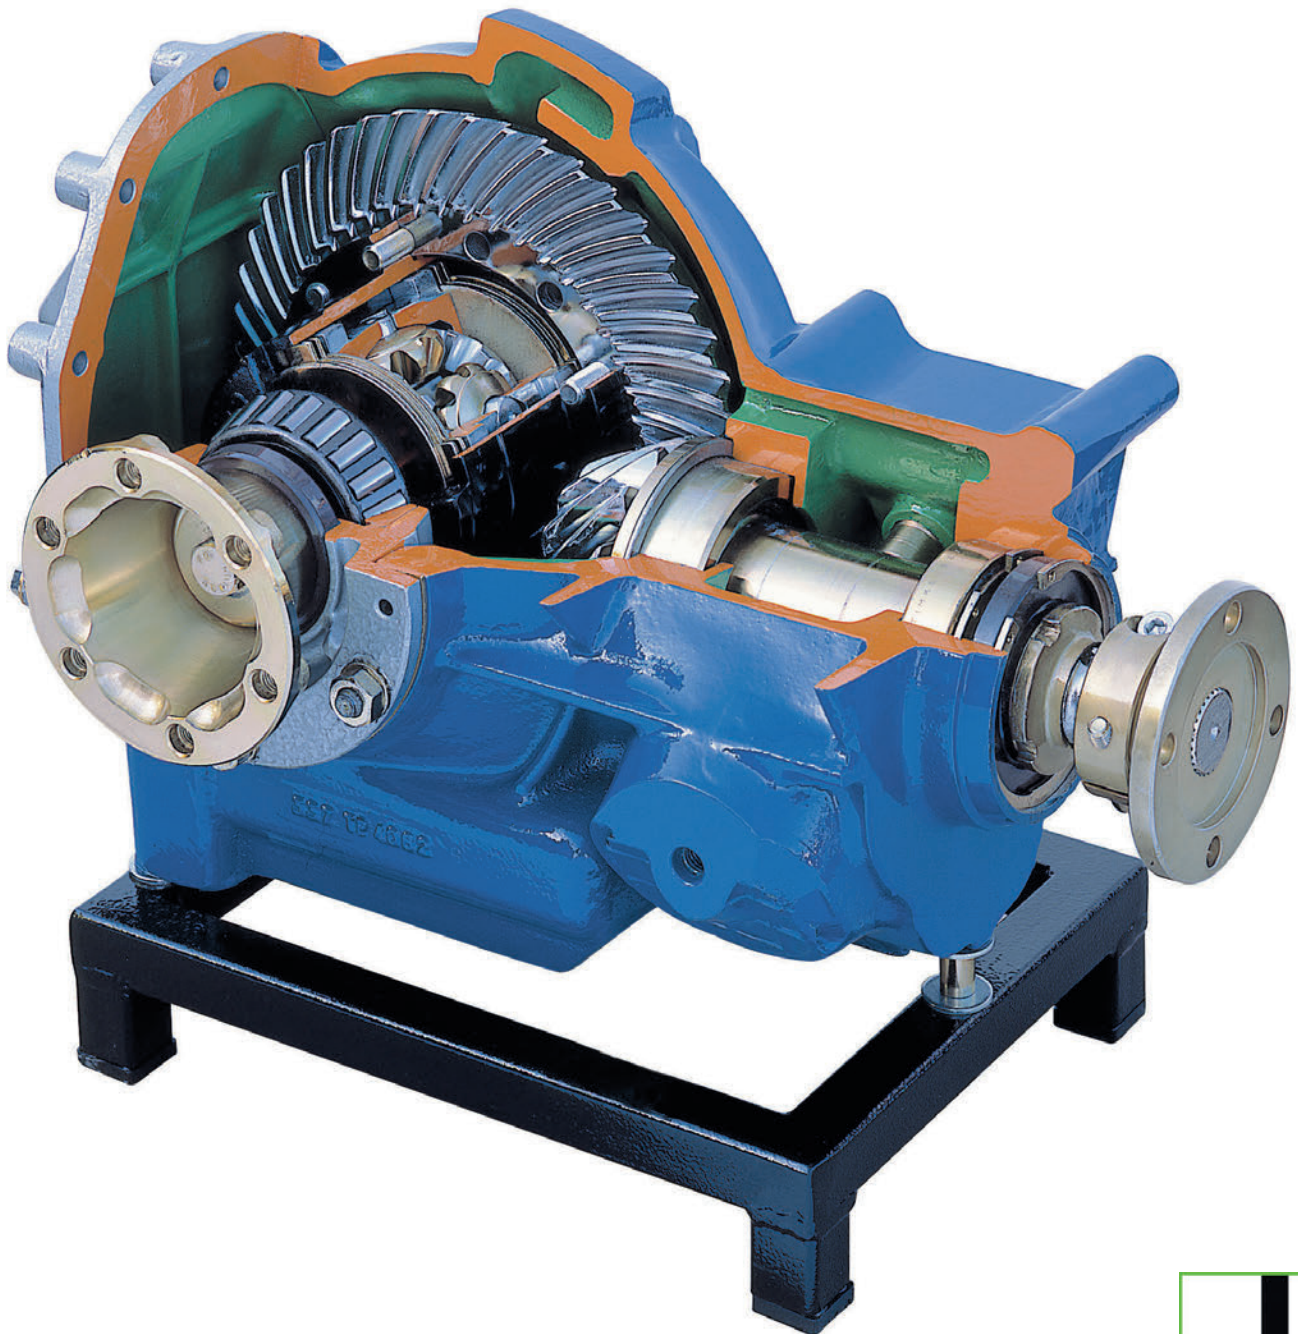

# SELF-LOCKING HYPOID DIFFERENTIAL

N98-ND11260

## WEIGHT AND DIMENSIONS

40cm x 30cm x 40cm (L x W x H)

Net Weight: 25 kg

Gross Weight: 30 kg

MOUNTED ON  
TABLE STAND

Version2.0.JL073114

LOOK US UP ONLINE