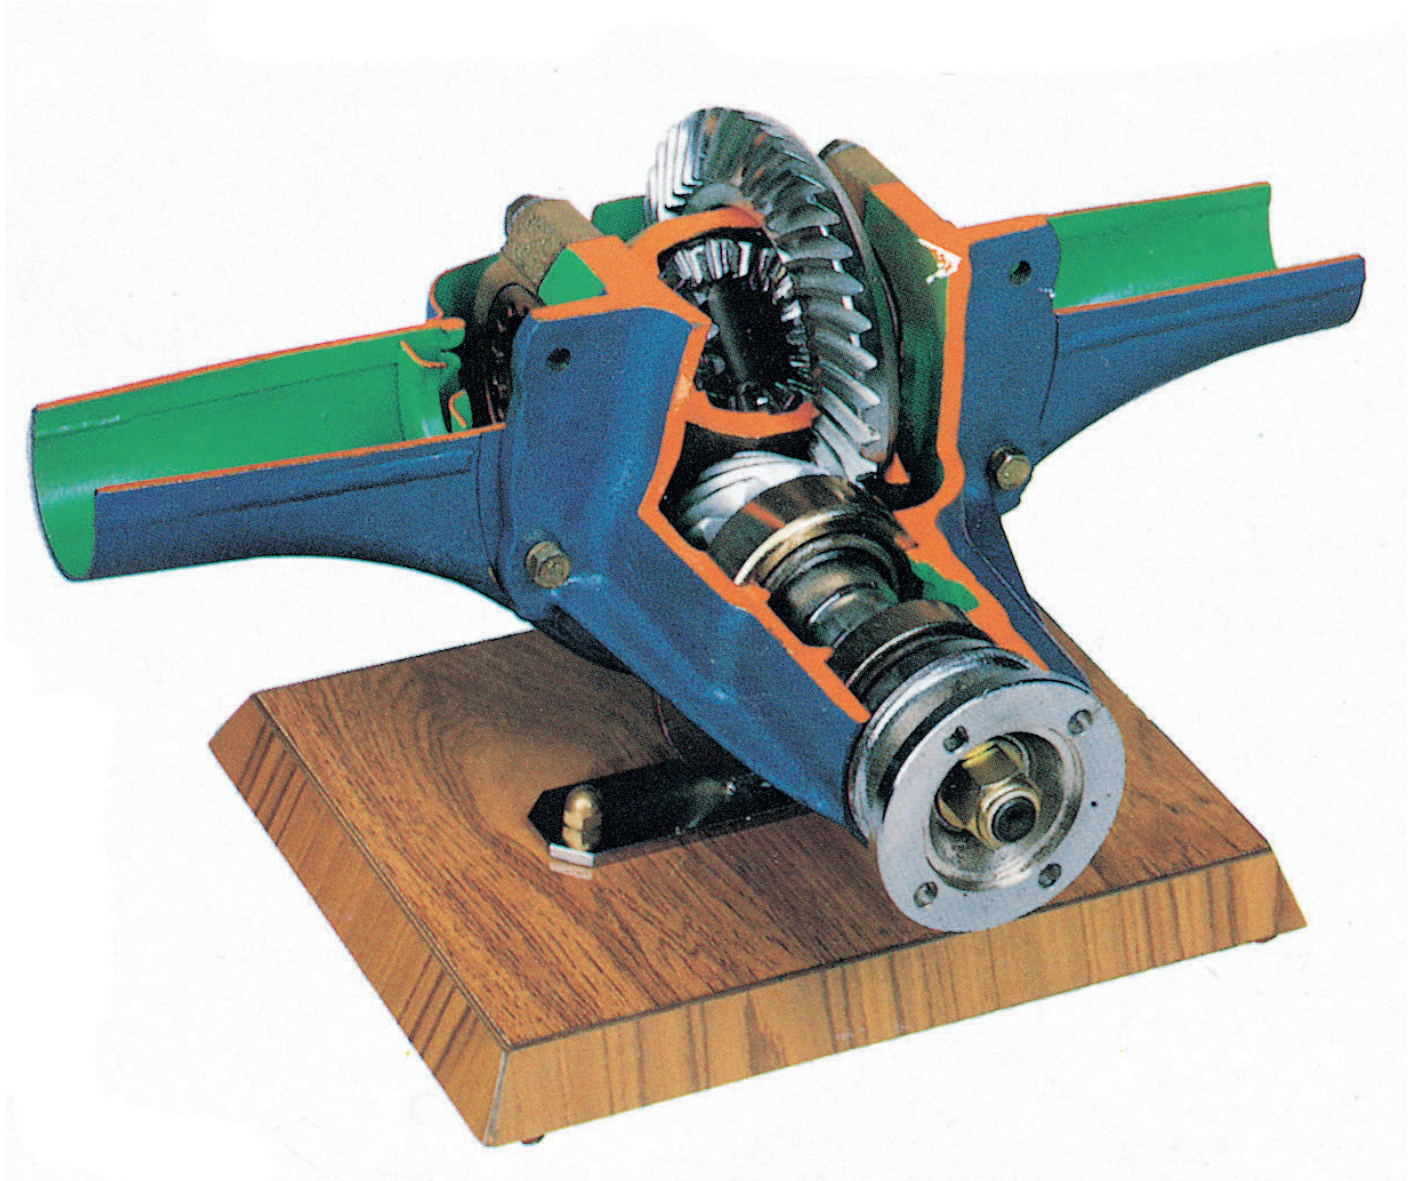

# HYPOID DIFFERENTIAL

N98-ND11280

## WEIGHT AND DIMENSIONS

50cm x 40cm x 30cm (L x W x H)

Net Weight: 30 kg

Gross Weight: 40 kg

MOUNTED ON BASE

Version2.0.JL073114

LOOK US UP ONLINE