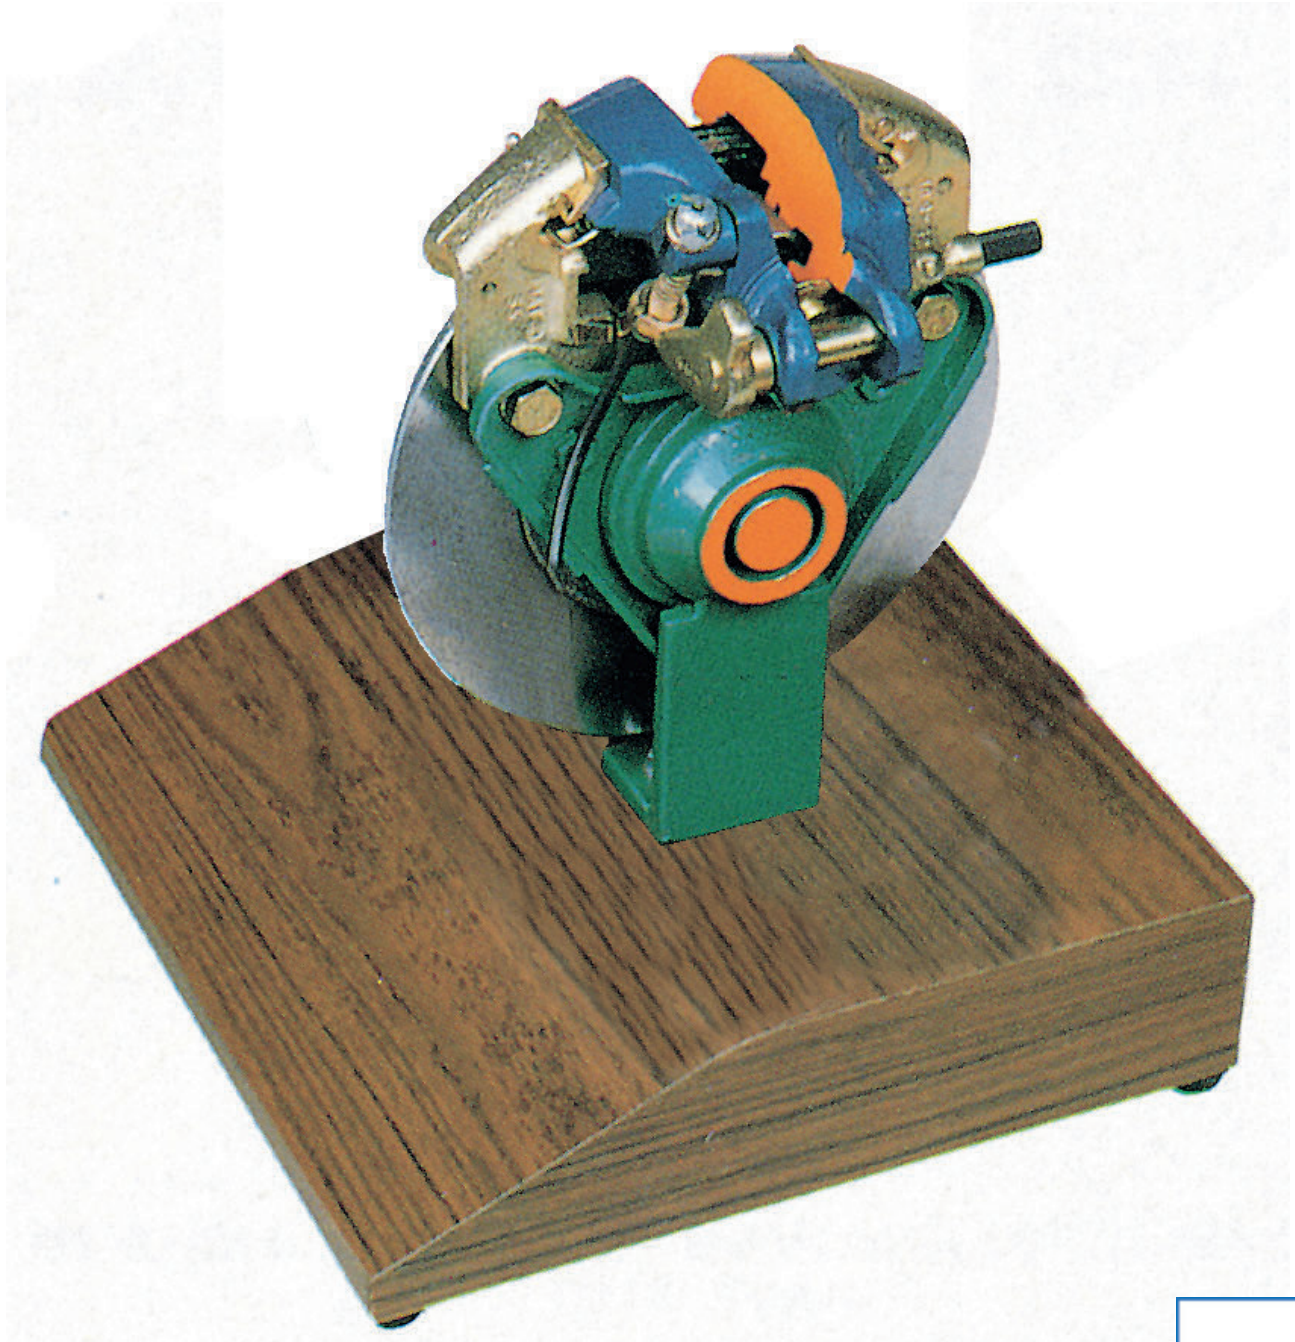

## DISK BRAKE

N98-ND12000

Section of disk brake, floating type. The small piston and the brake strips are clearly shown.

### WEIGHT AND DIMENSIONS

35cm x 40cm x 40cm (L x W x H)

Net Weight: 11 kg

Gross Weight: 15 kg

MOUNTED ON BASE

Version2.1.JL031116

LOOK US UP ONLINE