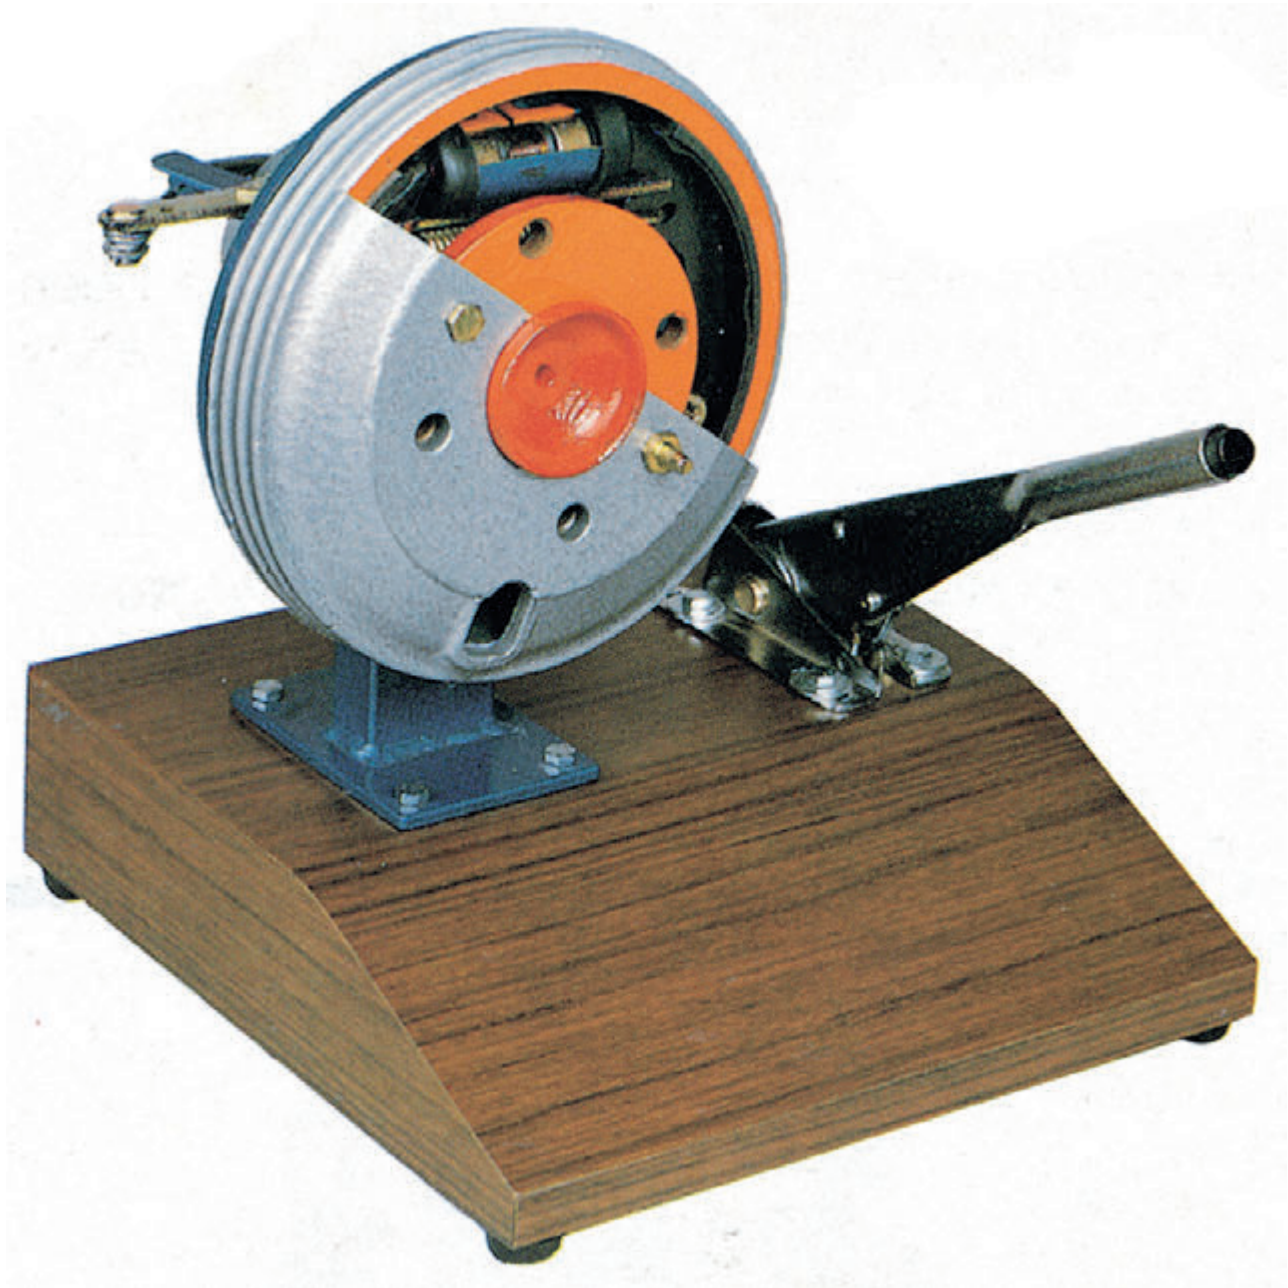

DRUM BRAKE

N98-ND12010

WEIGHT AND DIMENSIONS

35cm x 35cm x 35cm (L x W x H)

Net Weight: 8 kg

Gross Weight: 12 kg

MOUNTED ON BASE

Version2.1.JL031116