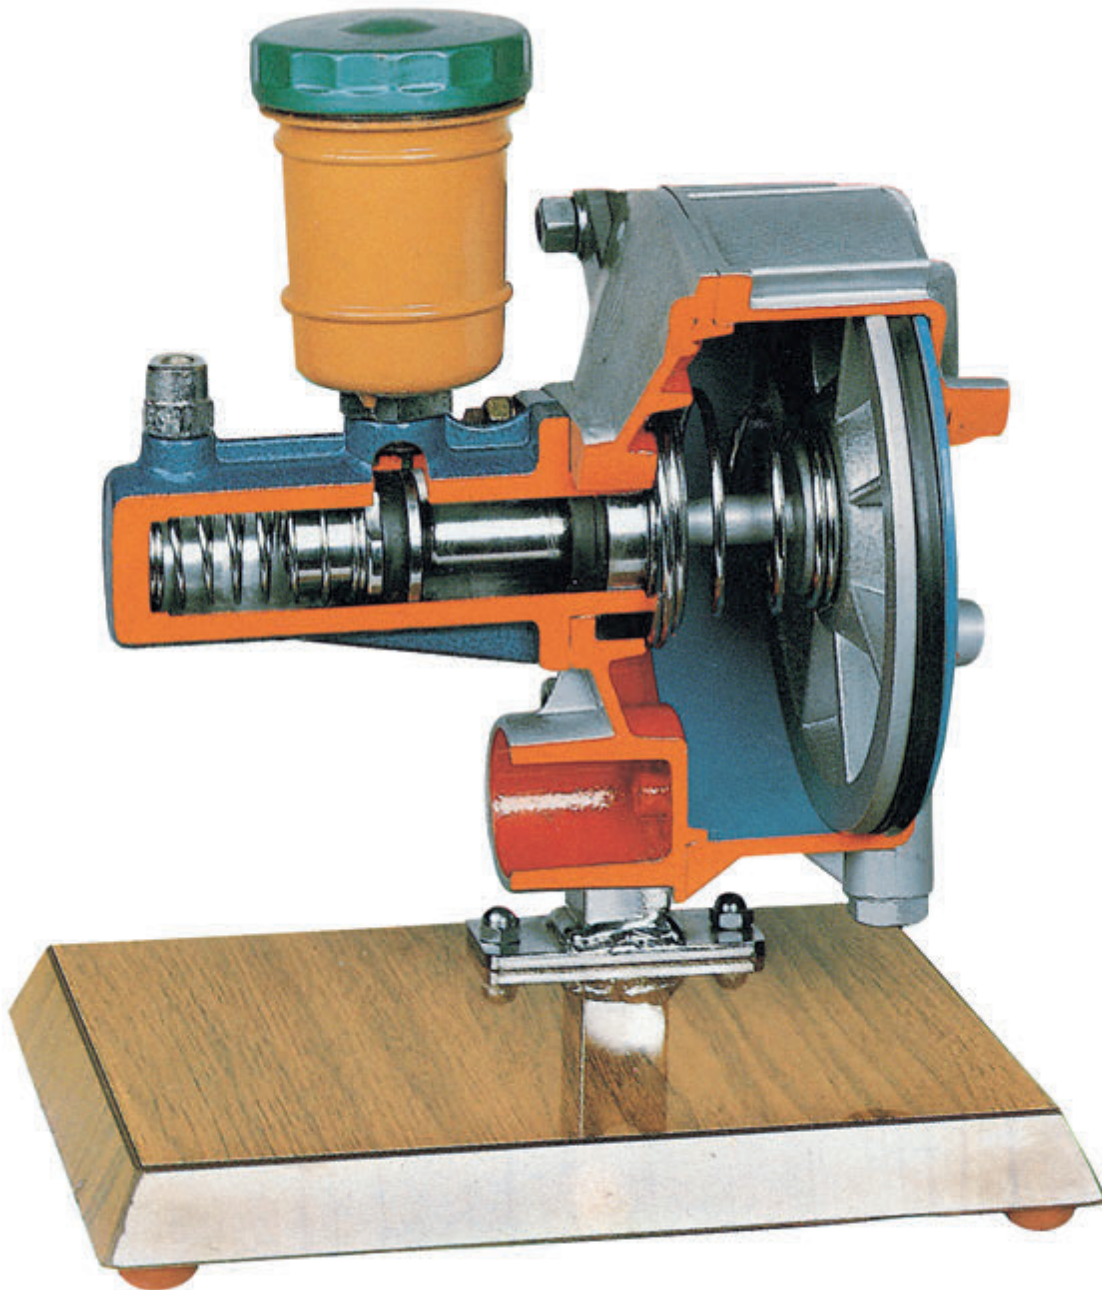

SERVO BRAKE CUT-AWAY, HEAVY-DUTY

N98-ND12070

The Pressure Servobrake cut-away model represents a piston servo brake used in trucks and it comes complete with a brake pump.

WEIGHT AND DIMENSIONS

30cm x 30cm x 40cm (L x W x H)

Net Weight: 6 kg

Gross Weight: 10 kg

MOUNTED ON BASE

Version2.1.JL031116

LOOK US UP ONLINE