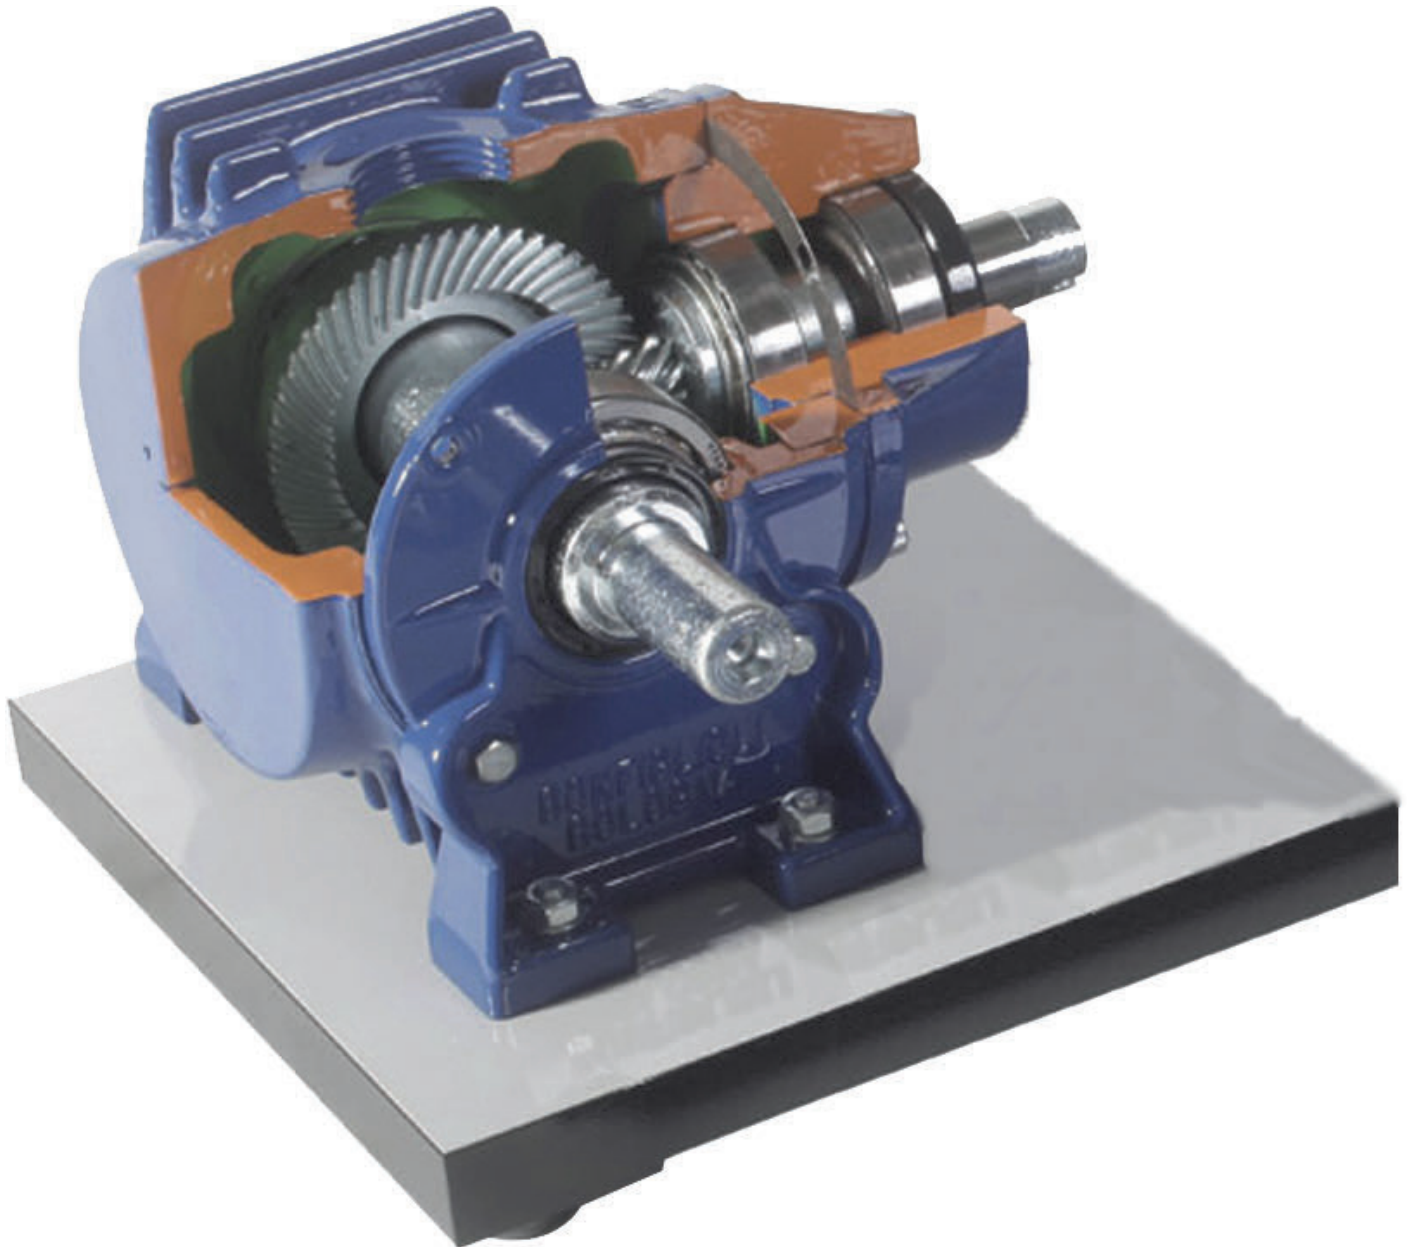

ANGLE REDUCER

N98-ND13092

WEIGHT AND DIMENSIONS

20cm x 20m x 16cm (L x W x H)

Net Weight: 5 kg

Gross Weight: 7 kg

MOUNTED ON BASE

Version2.0.JL071714