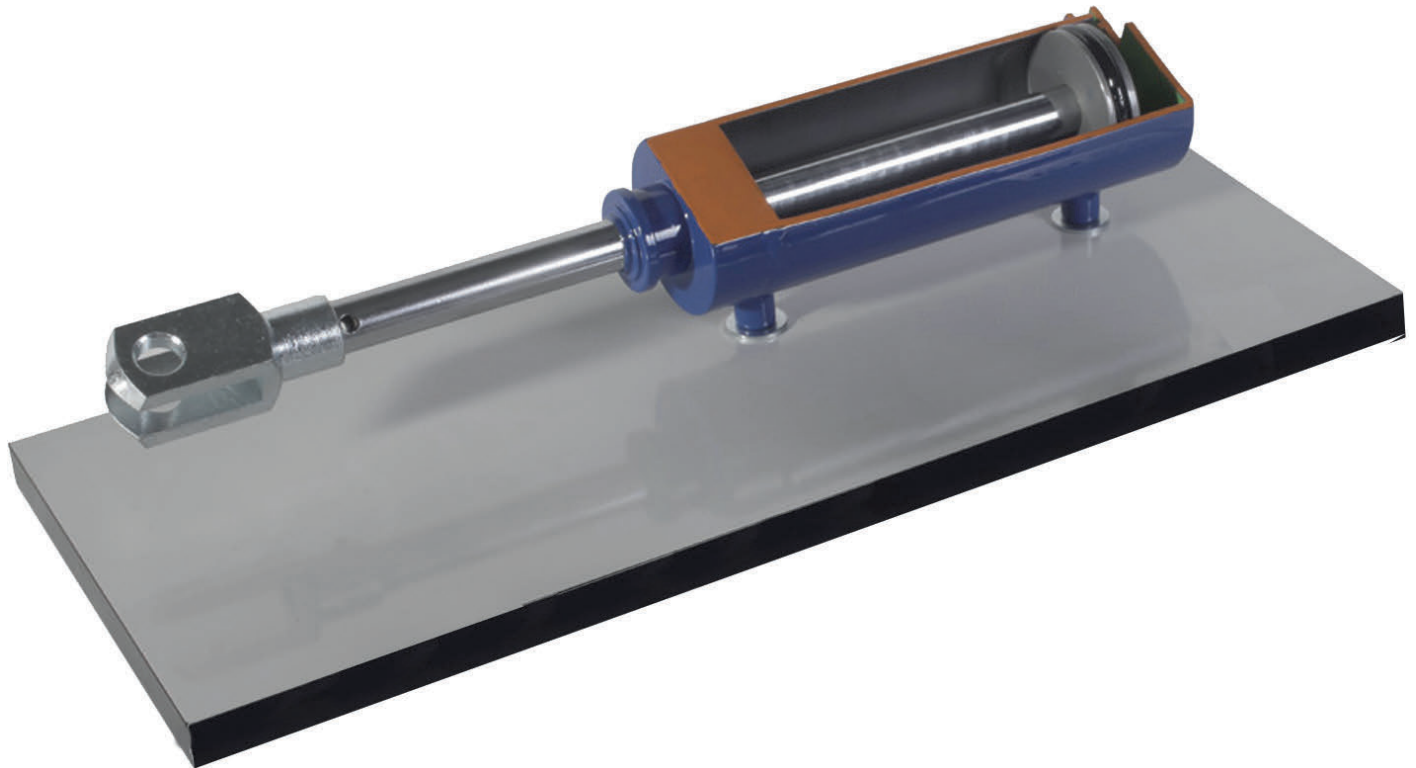

SIMPLE EFFECT PISTON

N98-ND13104

WEIGHT AND DIMENSIONS

50cm x 20cm x 14cm (L x W x H)

Net Weight: 3 kg

Gross Weight: 4 kg

MOUNTED ON BASE

Version2.0.JL071714