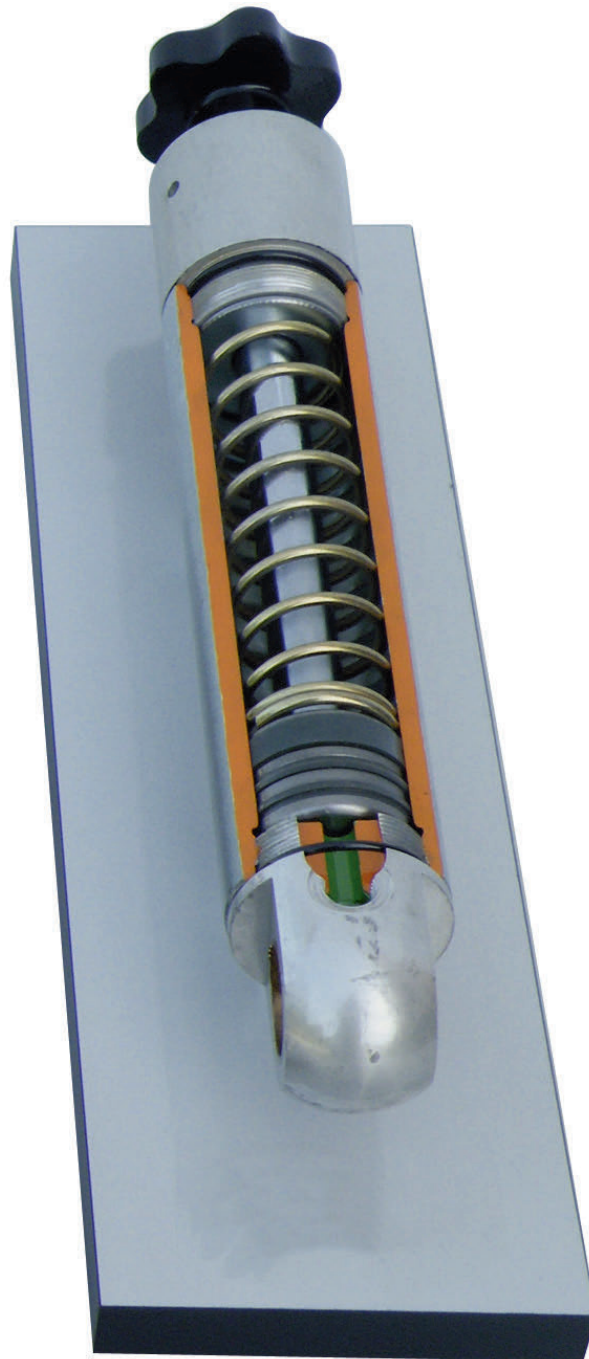

SIMPLE EFFECT HYDRAULIC CYLINDER

N98-ND13109

WEIGHT AND DIMENSIONS

12cm x 40cm x 15cm (L x W x H)

Net Weight: 4 kg

Gross Weight: 7 kg

MOUNTED ON BASE

Version2.0.JL071714