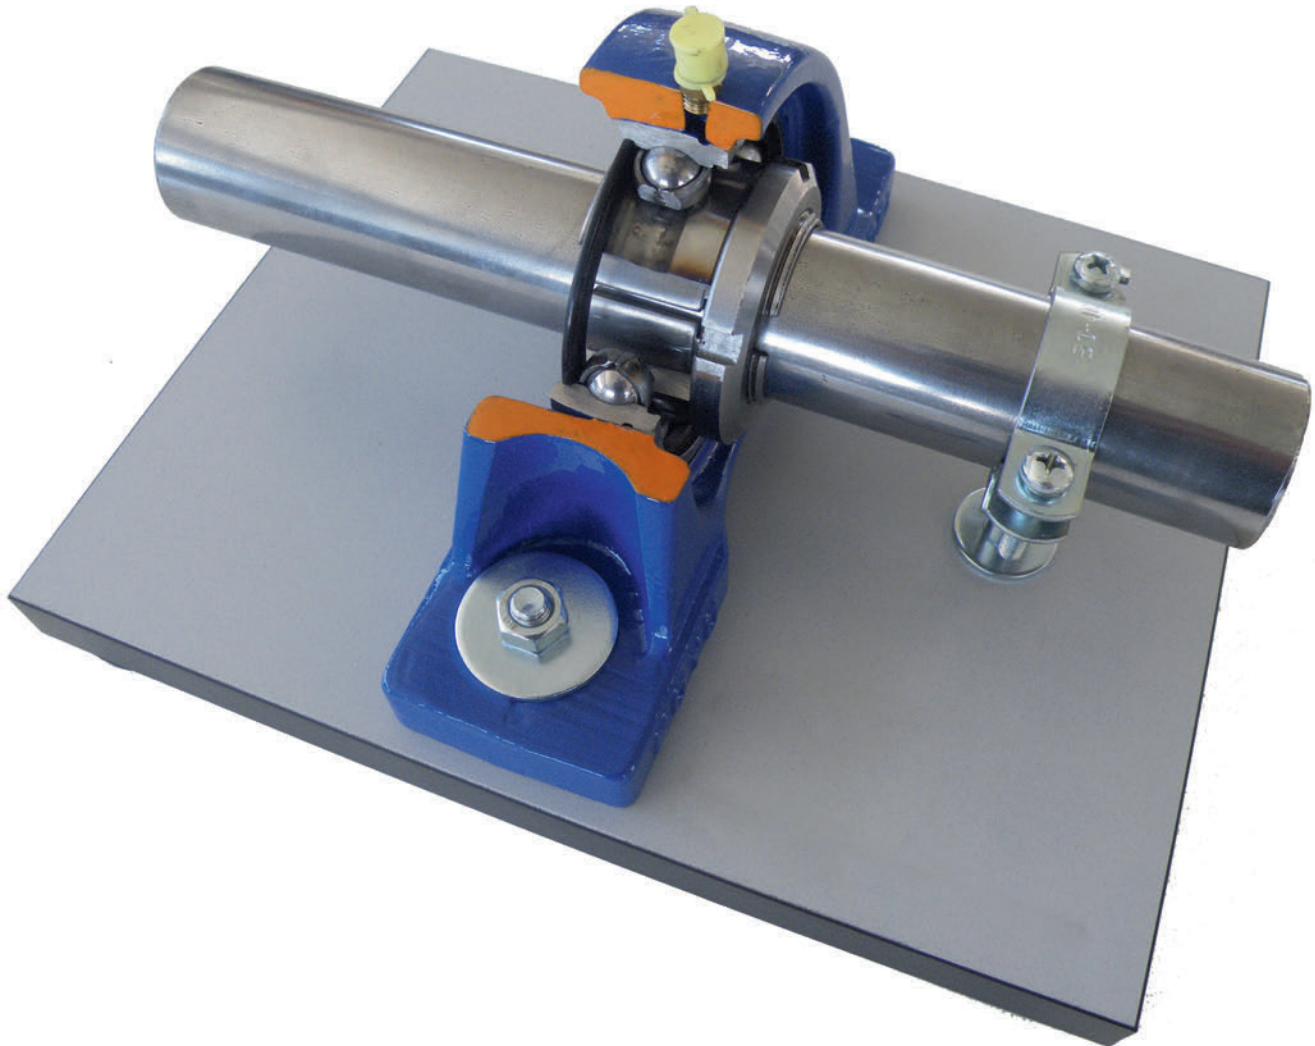

KOYO BALL BEARING

N98-ND13111

WEIGHT AND DIMENSIONS

25cm x 20cm x 20cm (L x W x H)

Net Weight: 4 kg

Gross Weight: 6 kg

MOUNTED ON BASE

Version2.0.JL071714