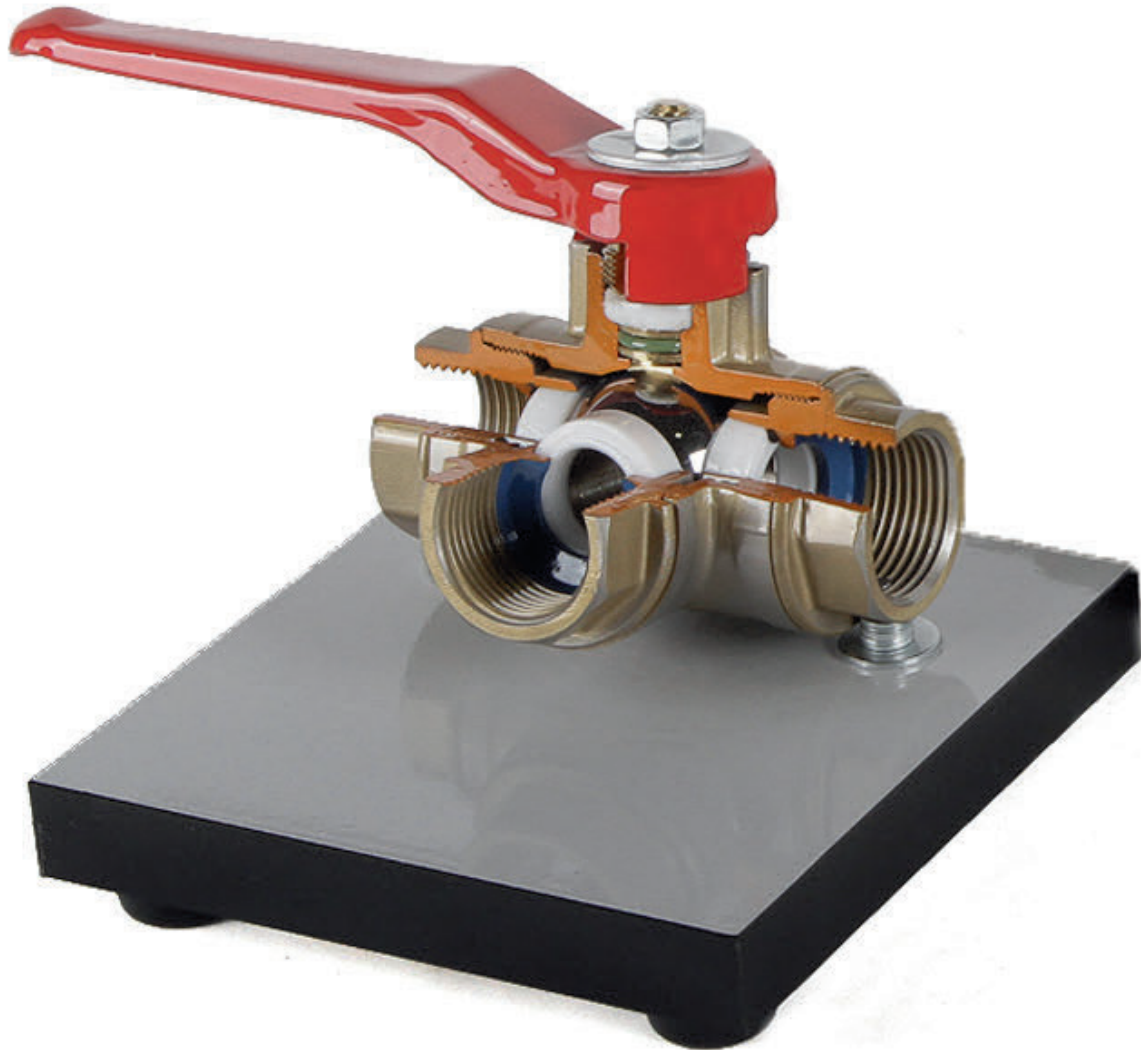

THREE-WAY BALL VALVE

N98-ND13126

WEIGHT AND DIMENSIONS

15cm x 20cm x 15cm (L x W x H)

Net Weight: 2 kg

Gross Weight: 4 kg

MOUNTED ON
BASE

Version2.0.JL061615