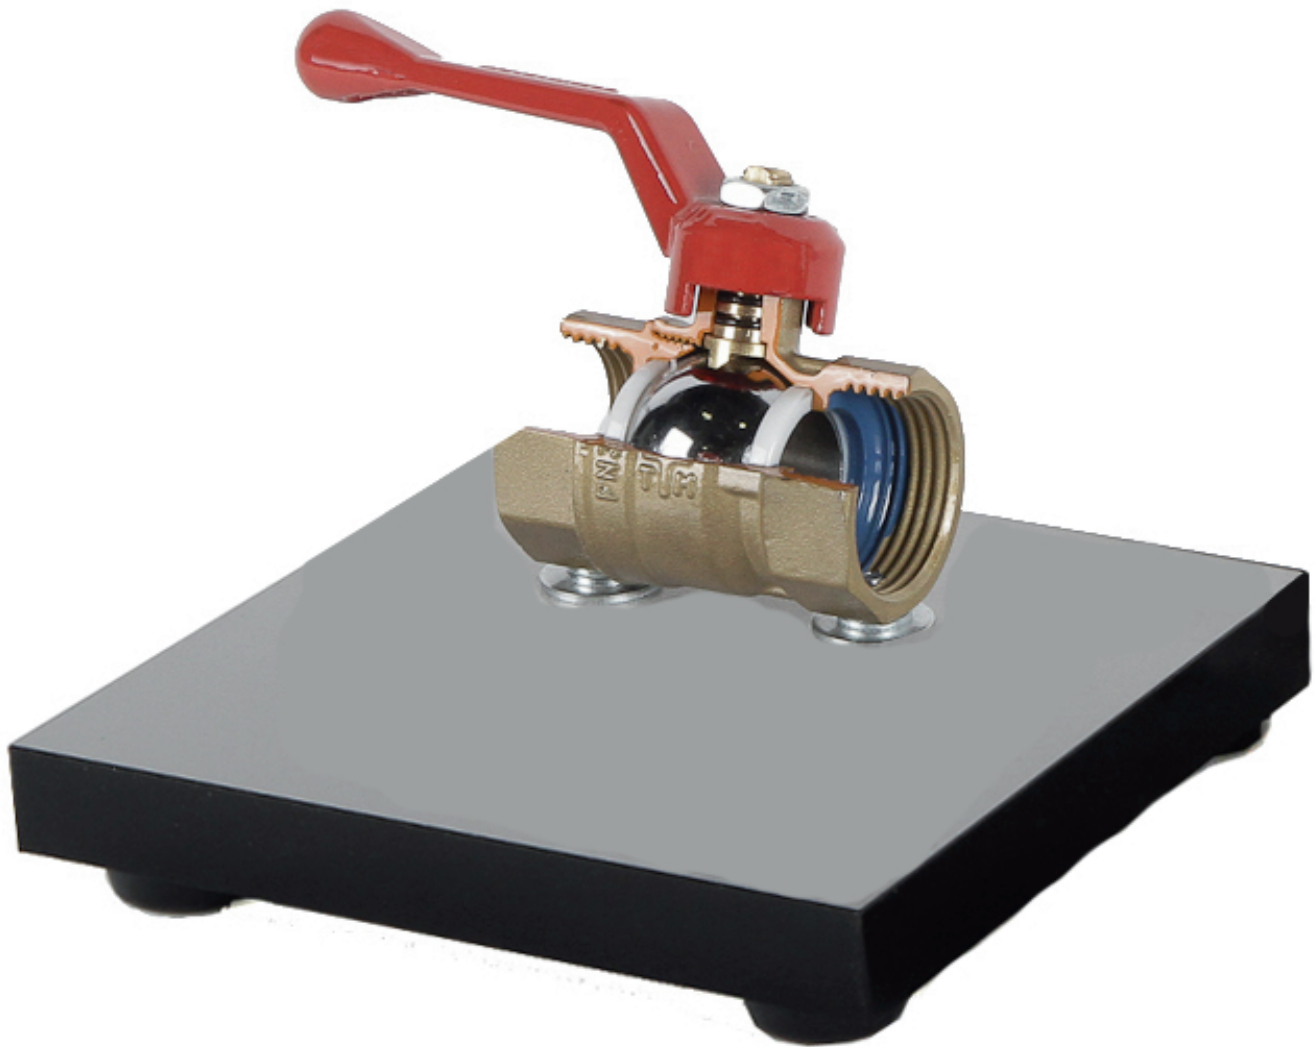

STANDARD BORE BALL VALVE

N98-ND13130

WEIGHT AND DIMENSIONS

15cm x 15cm x 15cm (L x W x H)

Net Weight: 1 kg

Gross Weight: 2 kg

MOUNTED ON
BASE

Version2.0.JL061615