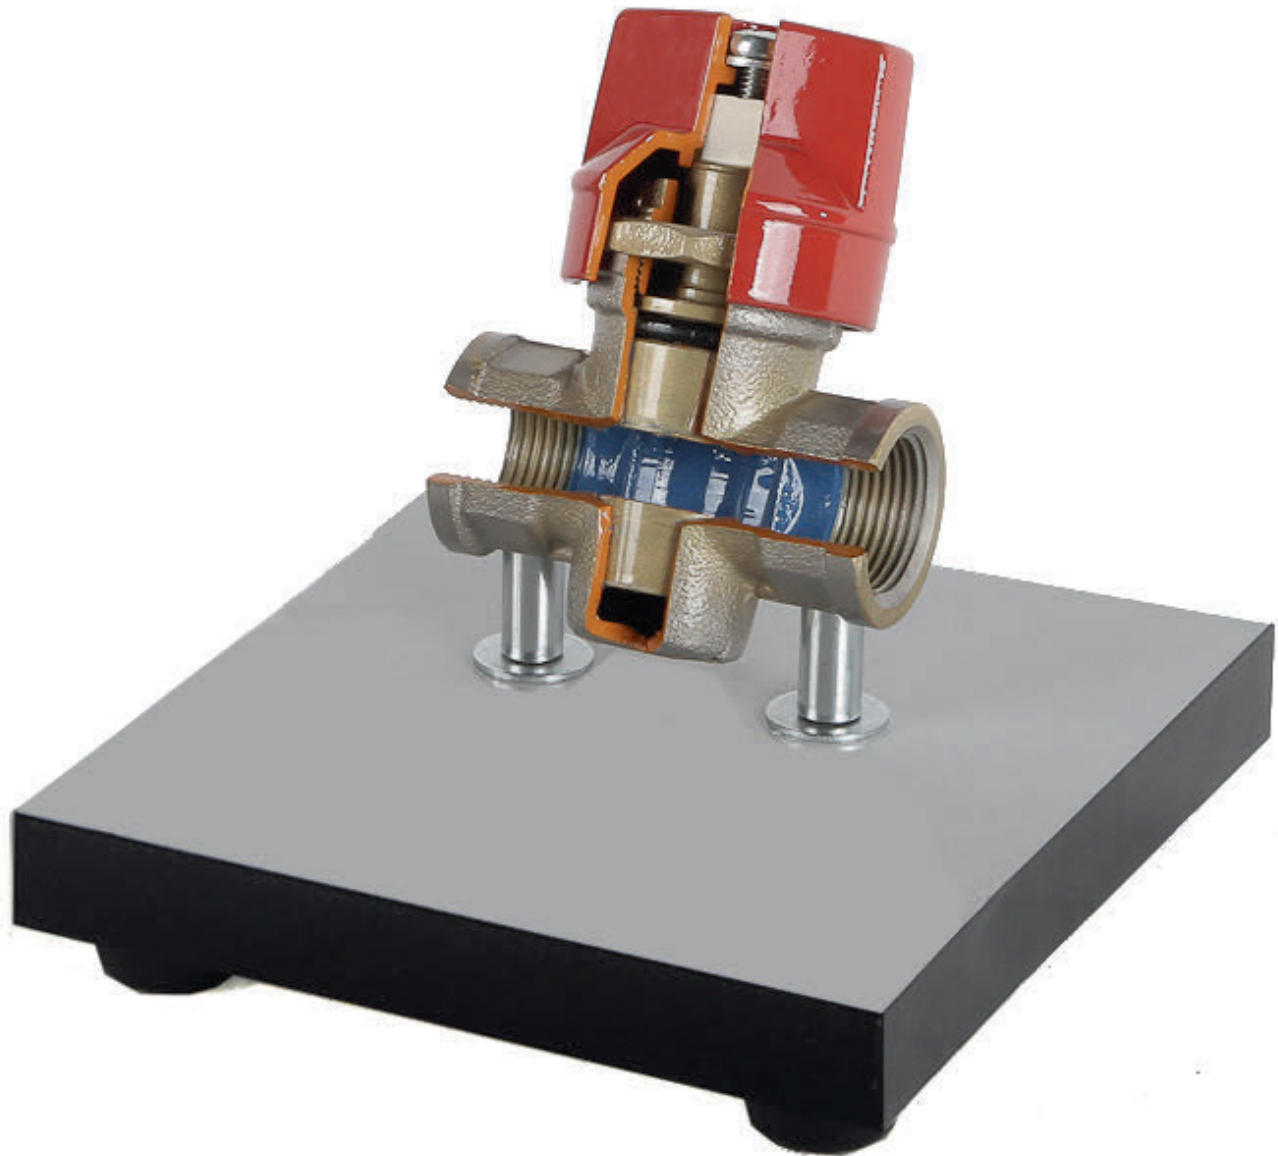

STRAIGHT-WAY PLUG VALVE

N98-ND13132

WEIGHT AND DIMENSIONS

15cm x 15cm x 15cm (L x W x H)

Net Weight: 1 kg

Gross Weight: 2 kg

MOUNTED ON
BASE

Version2.0.JL061615