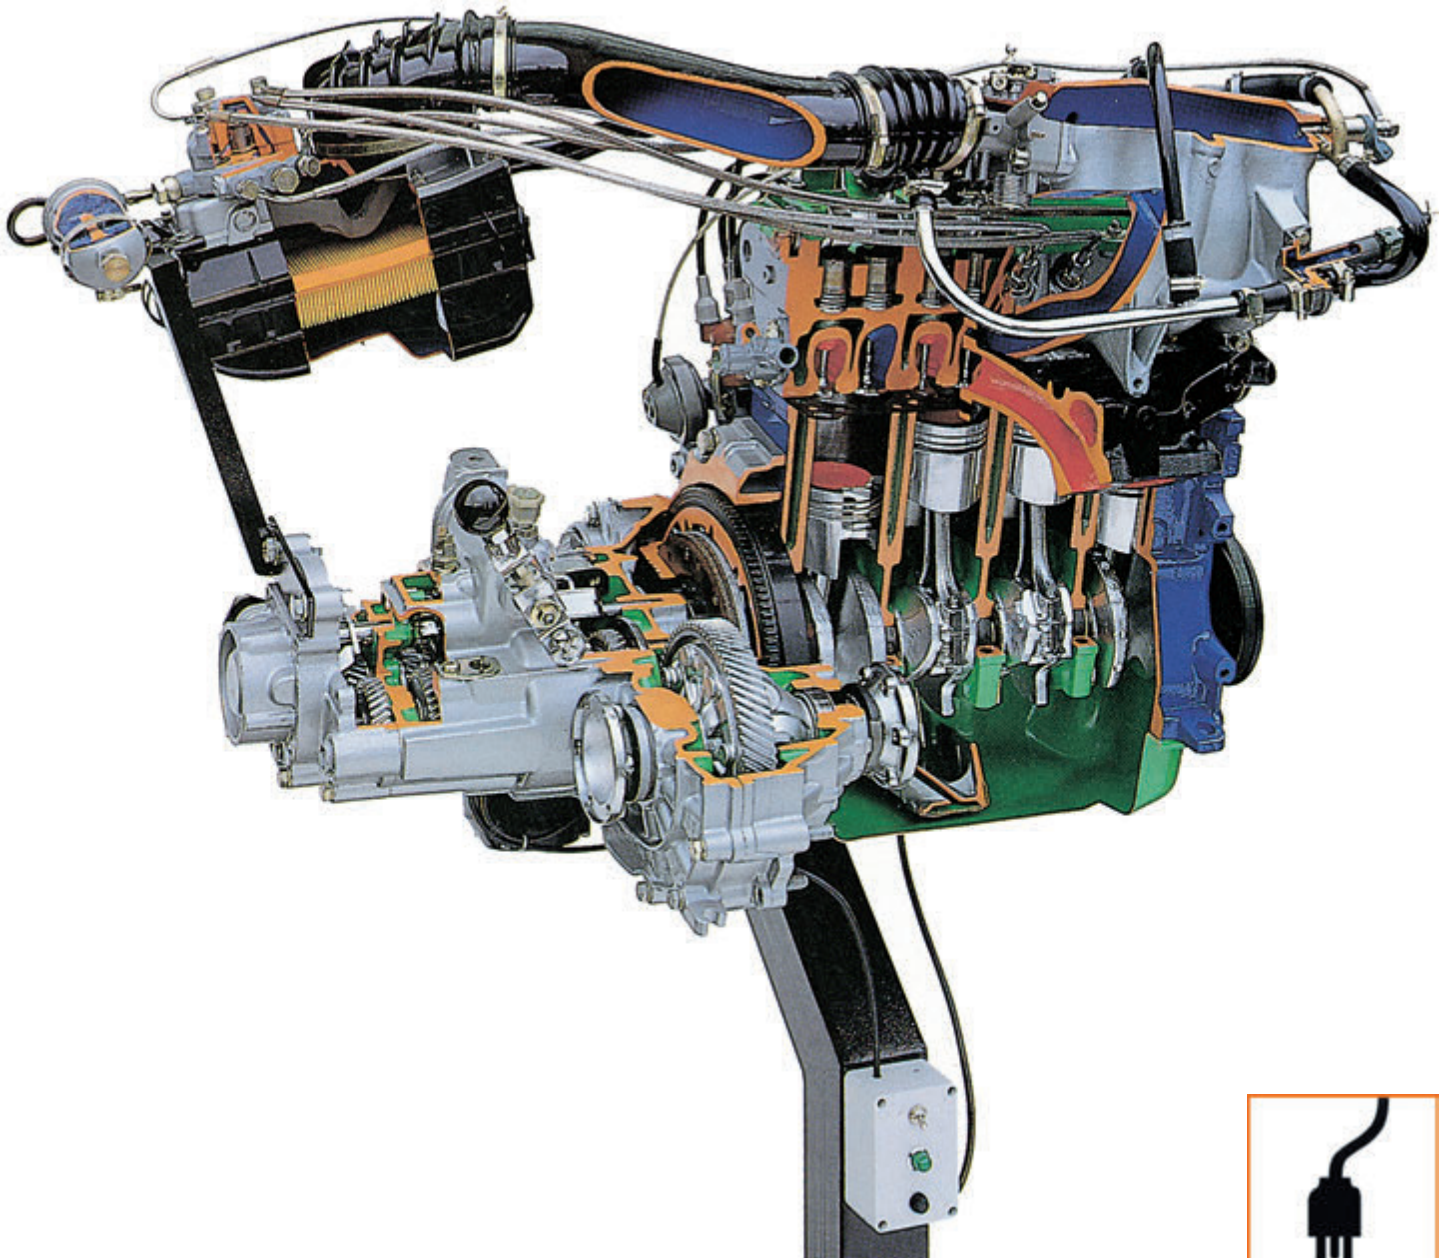

GAS ENGINE. 4-CYLINDER, VW K- JETRONIC INJECTION

N98-ND5165

SPECIFICATIONS

- Displacement: 1600/1800/2000 cu.cm
- Overhead Camshaft (OHC)
- Distribution by means of a toothed belt
- 4 inline cylinders
- Gearbox: 5 forward speeds + reverse, with integrated differential
- Operated electrically at 120V
- Mounted on stand with wheels

WEIGHT AND DIMENSIONS

60cm x 155cm x 90 cm (L x W x H)
 Net Weight: 155 kg
 Gross Weight: 205 kg

OPERATES
ELECTRICALLY

MOUNTED ON
STAND WITH WHEELS

Version2.2JL011215

LOOK US UP ONLINE