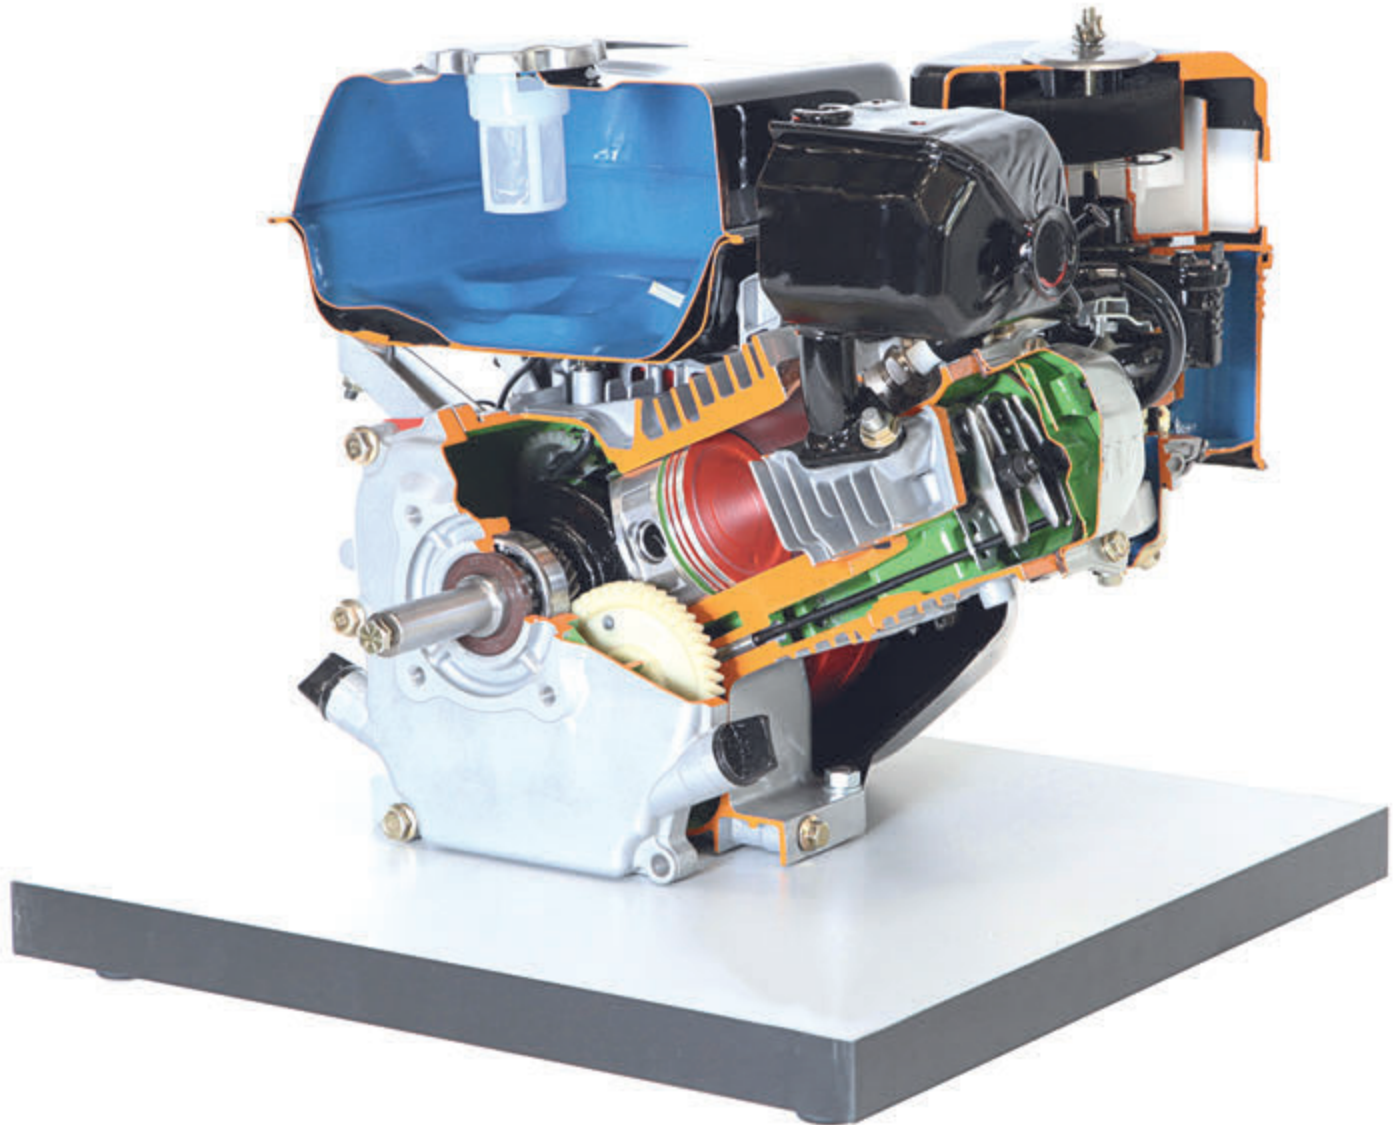

# SINGLE CYLINDER, 4-STROKE GAS ENGINE AIR COOLED

N98-ND5245

## SPECIFICATIONS

- Displacement: 160cc
- Power: 6HP
- Camshaft in crankcase
- Overhead valves
- RPM regulator
- Oil pump
- Carburetor
- Air filter
- Silencer
- Tank
- Mounted on base

## WEIGHT AND DIMENSIONS

48cm x 48cm x 50cm (L x W x H)

Net Weight: 16kg

Gross Weight: 25kg

MOUNTED ON  
BASE

Version2.1.JL011216

LOOK US UP ONLINE