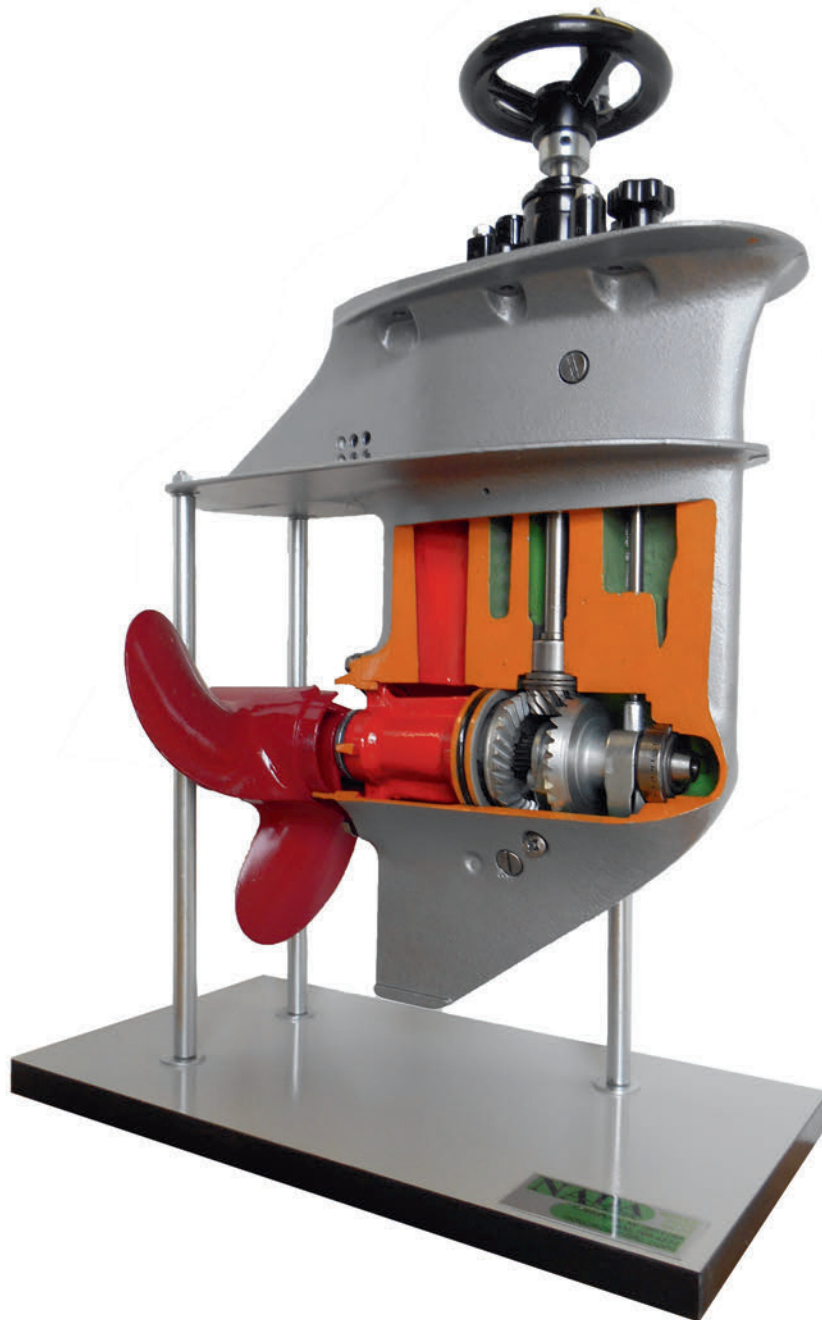

OUTBOARD MARINE REVERSER

N98-ND7930

WEIGHT AND DIMENSIONS

50cm x 40cm x 75cm (L x W x H)

Net Weight: 8 kg

Gross Weight: 15 kg

MOUNTED ON
BASE

Version2.1.JL022014