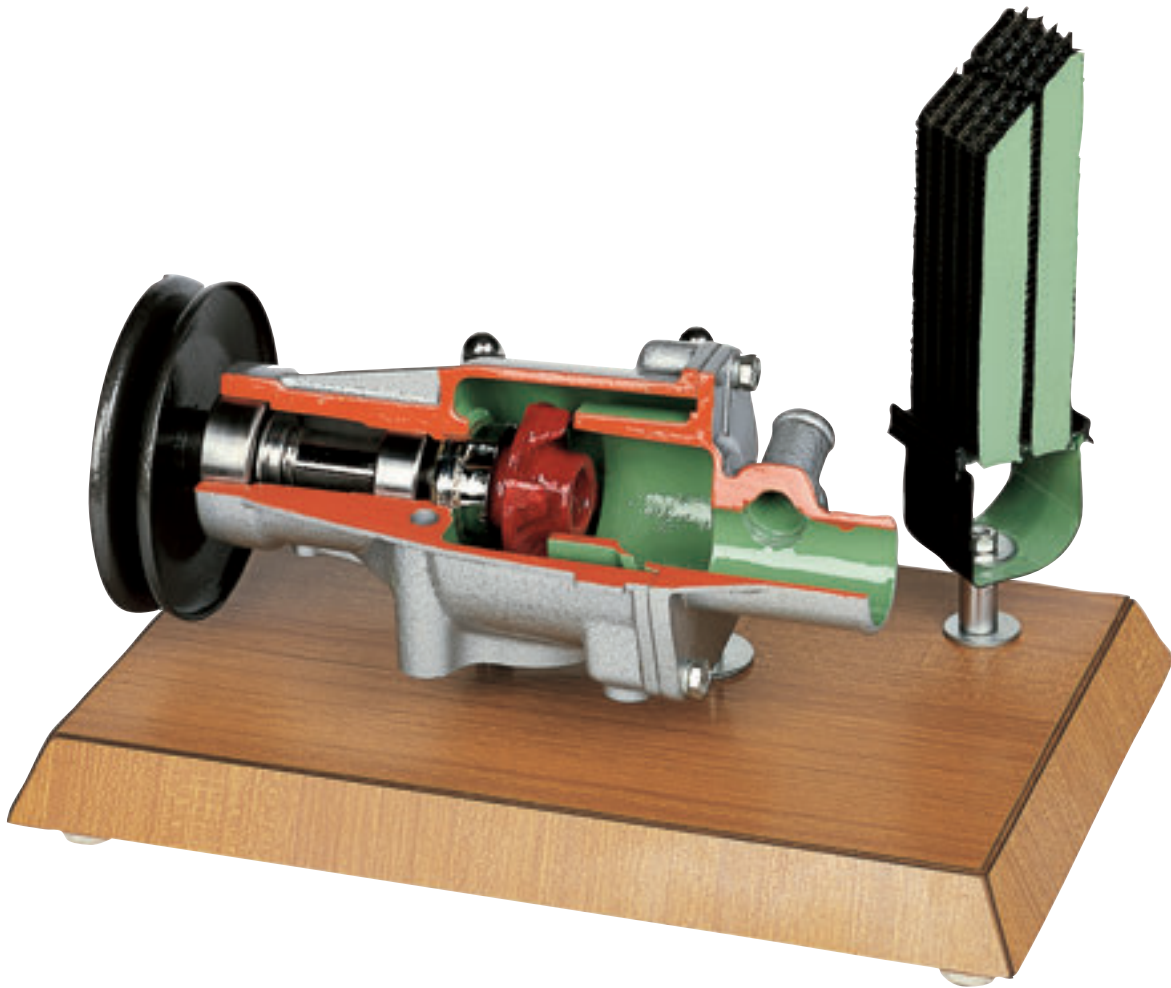

WATER PUMP WITH RADIATOR

N98-ND10390

WEIGHT AND DIMENSIONS

30cm x 20cm x 30cm (L x W x H)

Net Weight: 3 kg

Gross Weight: 6 kg

MOUNTED ON
BASE