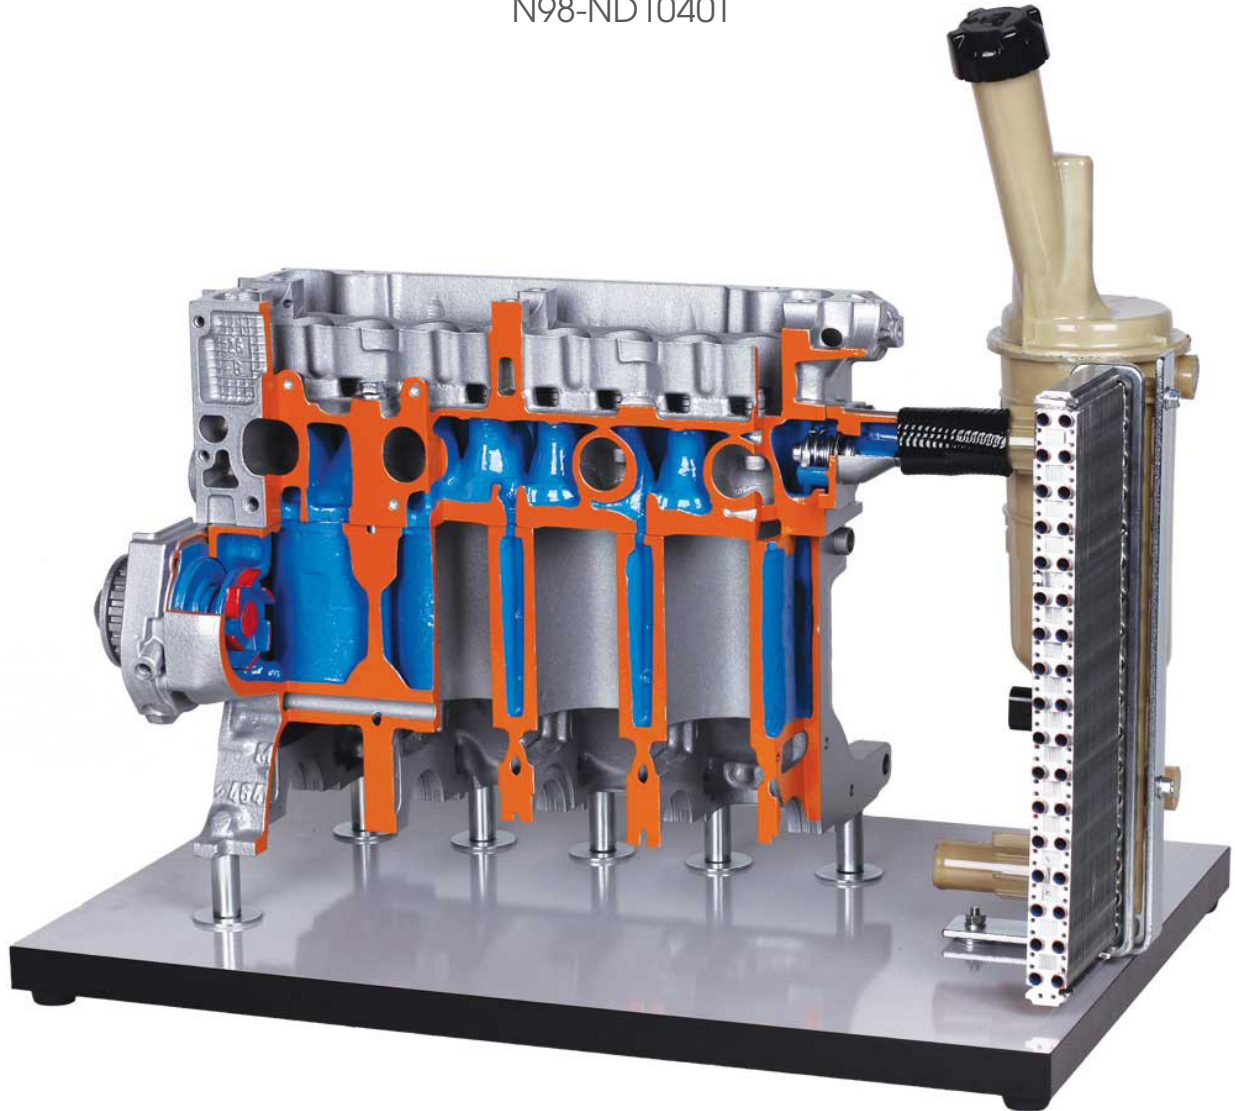

ENGINE COOLING CIRCUIT

N98-ND10401

This product is a model of an Engine Cooling Circuit. It is mounted on a base.

WEIGHT & DIMENSIONS

Size: 50cm x 70cm x 74cm (L x W x H)

Net Weight: 25 kg

Gross Weight: 35 kg