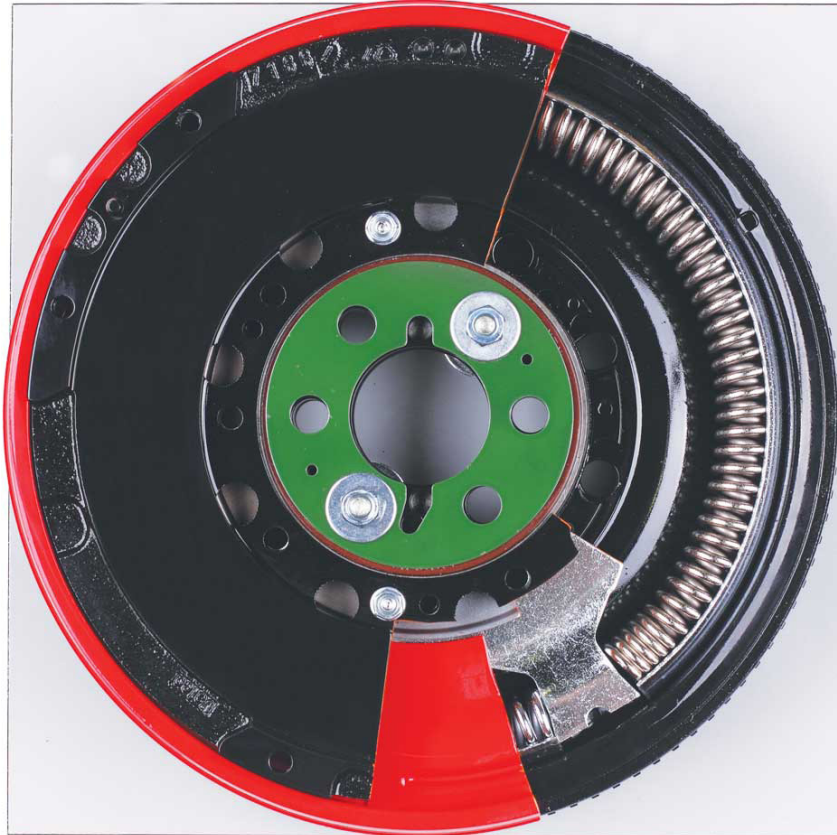

DUAL MASS FLYWHEEL

N98-ND10402

This product is a model of a Dual Mass Flywheel. It is mounted on a base.

MOUNTED ON BASE