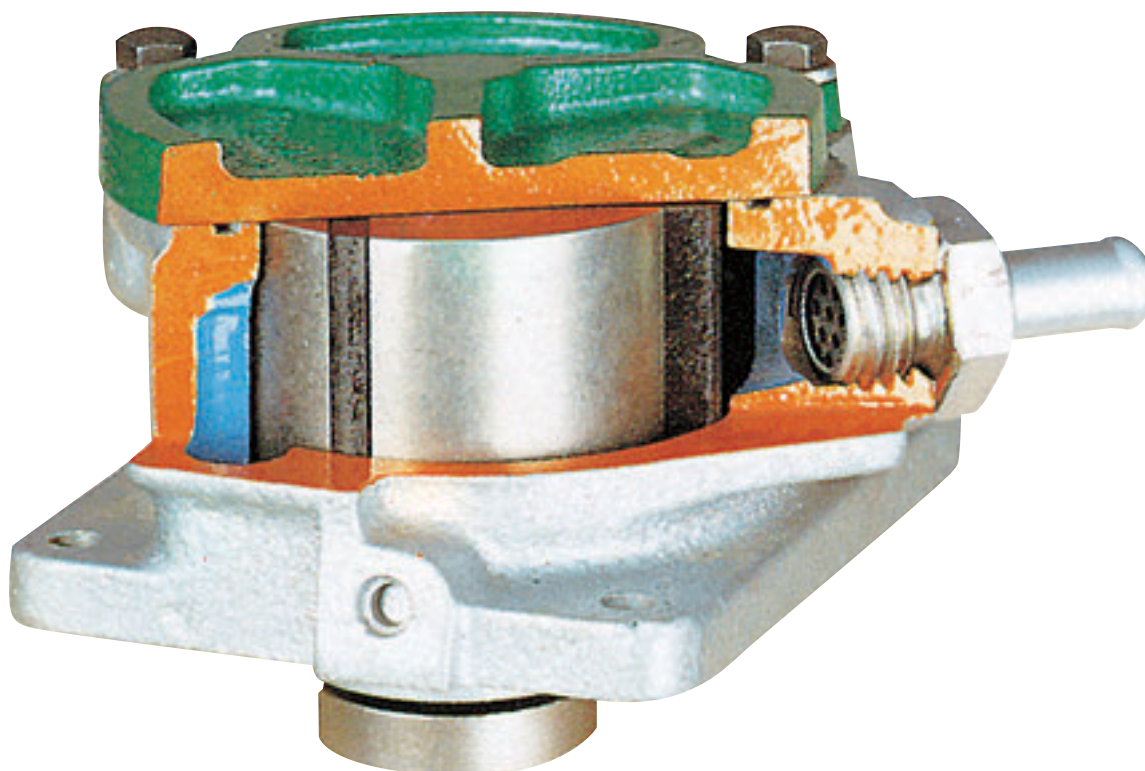

VANE PUMP

N98-ND10410

WEIGHT AND DIMENSIONS

15cm x 15cm x 20cm (L x W x H)

Net Weight: 1 kg

Gross Weight: 2 kg

MOUNTED ON
BASE