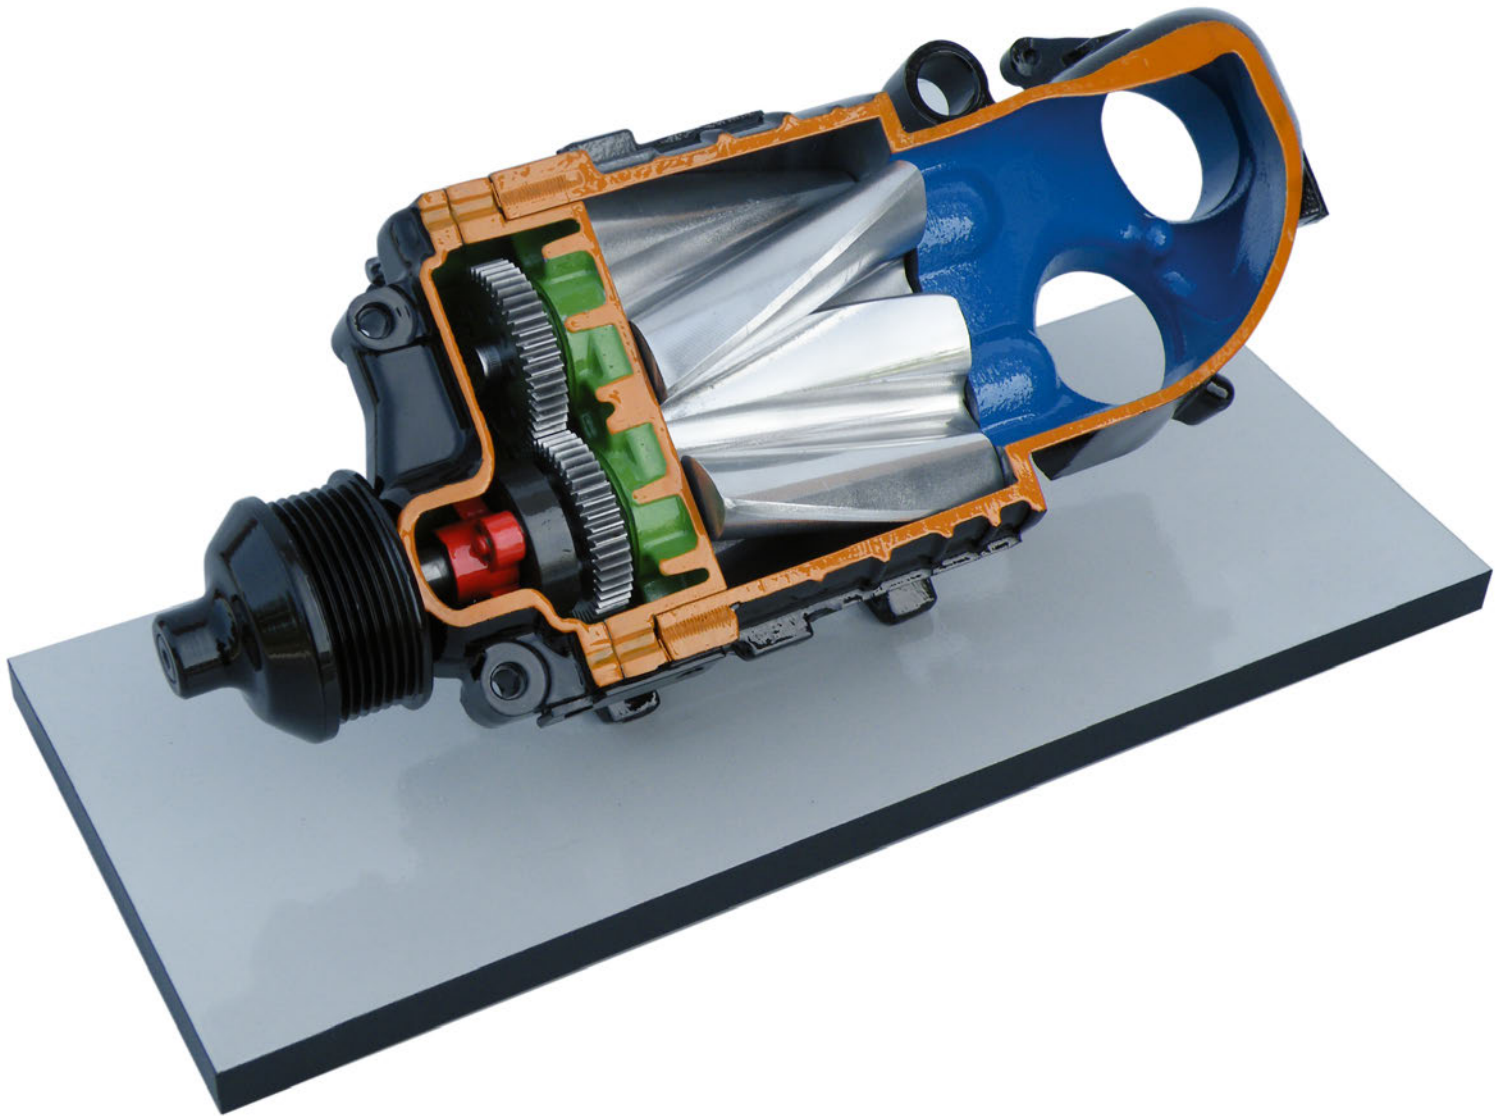

Roots-Type Supercharger

N98-ND10442

The Roots type blower is a positive displacement lobe pump which operates by pumping a fluid with a pair of meshing lobes not unlike a set of stretched gears. Fluid is trapped in pockets surrounding the lobes and carried from the intake side to the exhaust.

WEIGHT AND DIMENSIONS

50cm x 20cm x 25cm (L x W x H)

Net Weight: 9 kg

Gross Weight: 15 kg

MOUNTED ON BASE

Version2.2. ES072418

Follow Us on Social Media