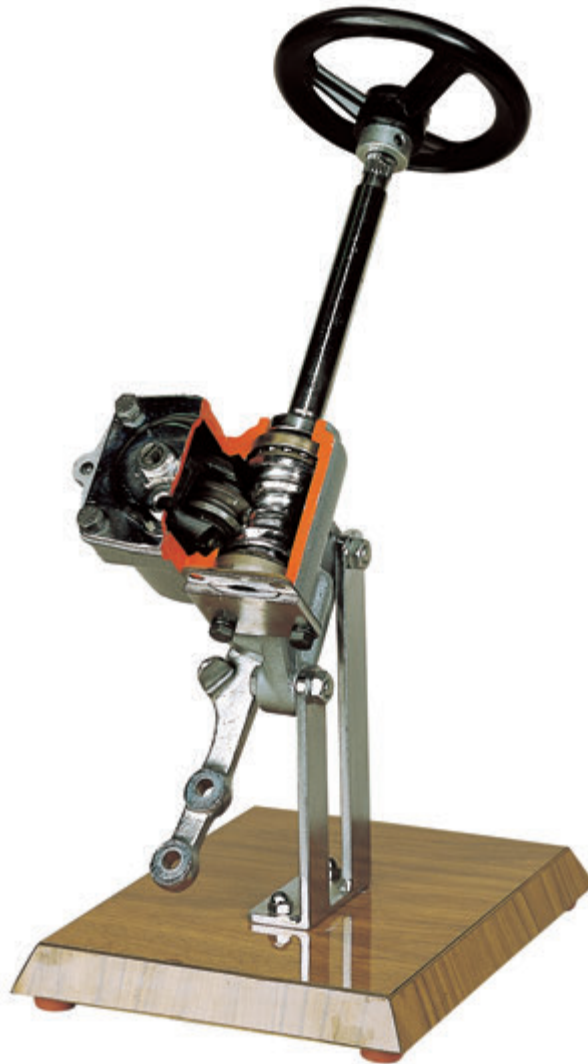

# STEERING BOX WITH HOURGLASS SCREW

N98-ND10700

## WEIGHT AND DIMENSIONS

30cm x 40cm x 40cm (L x W x H)

Net Weight: 7 kg

Gross Weight: 10 kg

MOUNTED ON BASE

Version2.1.JL030916

LOOK US UP ONLINE