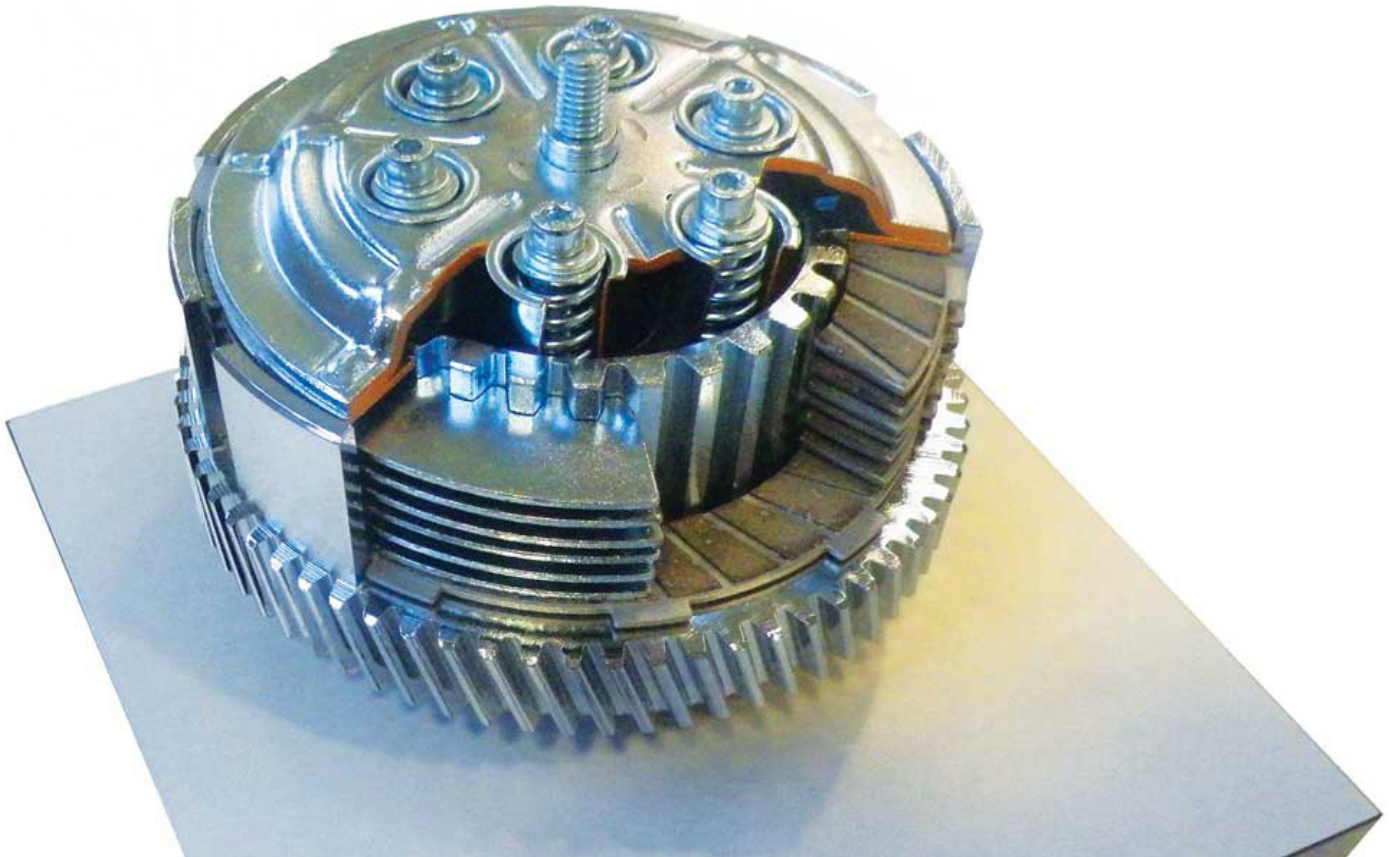

MULTI DISC CLUTCH

N98-ND11142

This product is a model of a Multi Disc Clutch. It is mounted on a base.

WEIGHT AND DIMENSIONS

SIZE: 20CM X 20CM X 25CM (L X W X H)

NET WEIGHT: 4 KG

GROSS WEIGHT: 6 KG

MOUNTED ON BASE