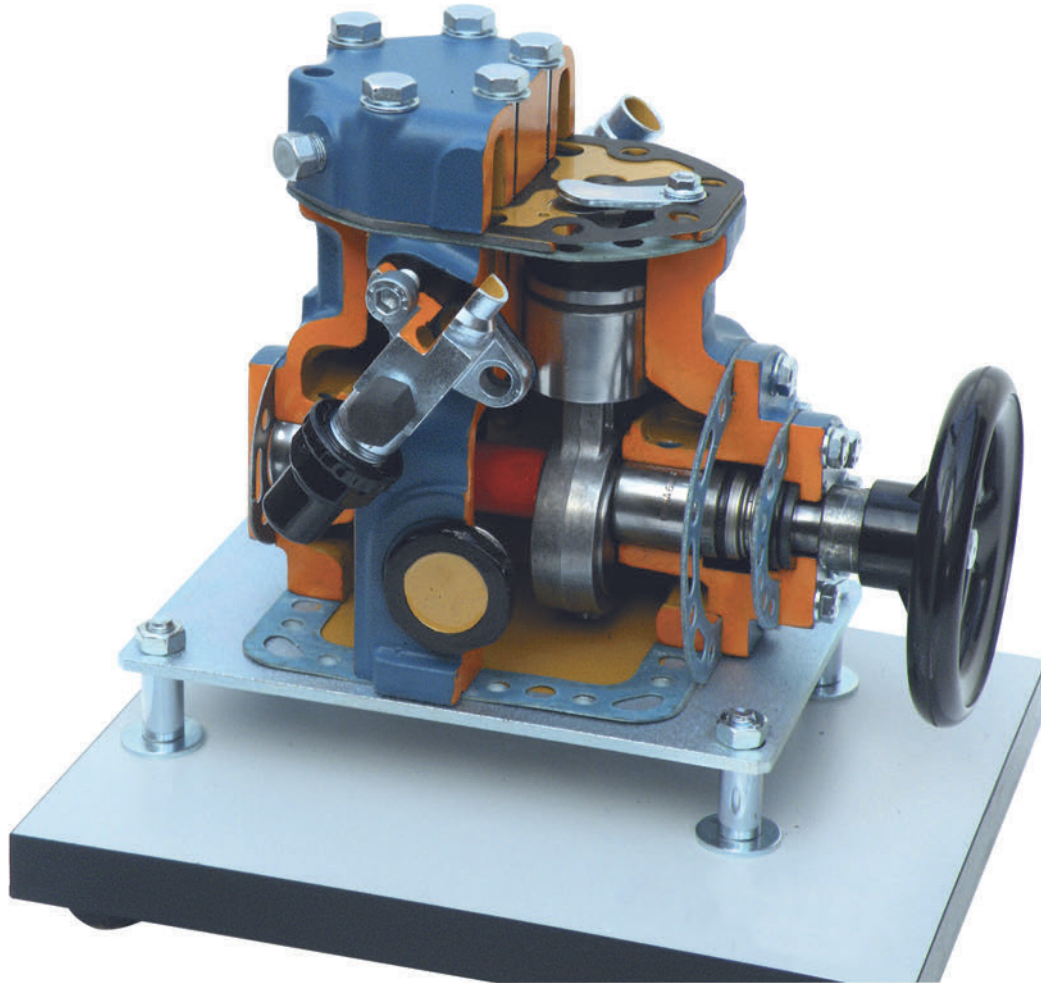

OPEN COMPRESSOR

N98-ND13083

This product is a cut-away of a Open Compressor. It is mounted on a base.

WEIGHT AND DIMENSIONS

25cm x 30cm x 25cm (L x W x H)

Net Weight: 8kg

Gross Weight: 15kg

MOUNTED ON
BASE