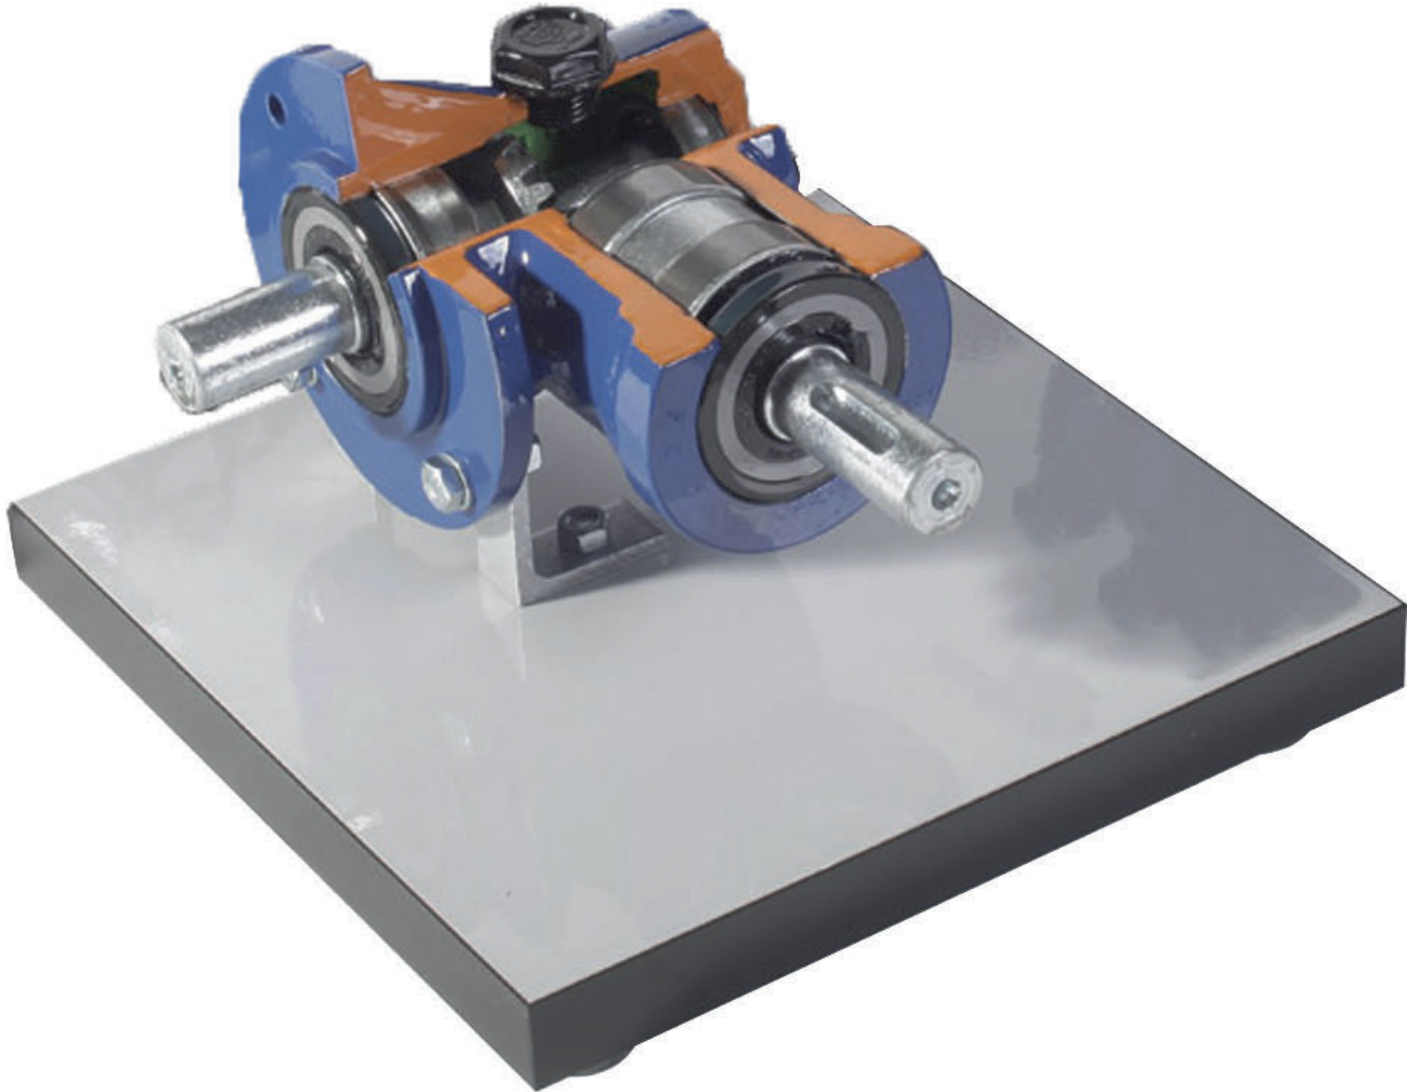

RIGHT ANGLE REDUCER

N98-ND13093

WEIGHT AND DIMENSIONS

20cm x 20cm x 15cm (L x W x H)

Net Weight: 2 kg

Gross Weight: 3 kg

MOUNTED ON BASE

Version2.0.JL071714