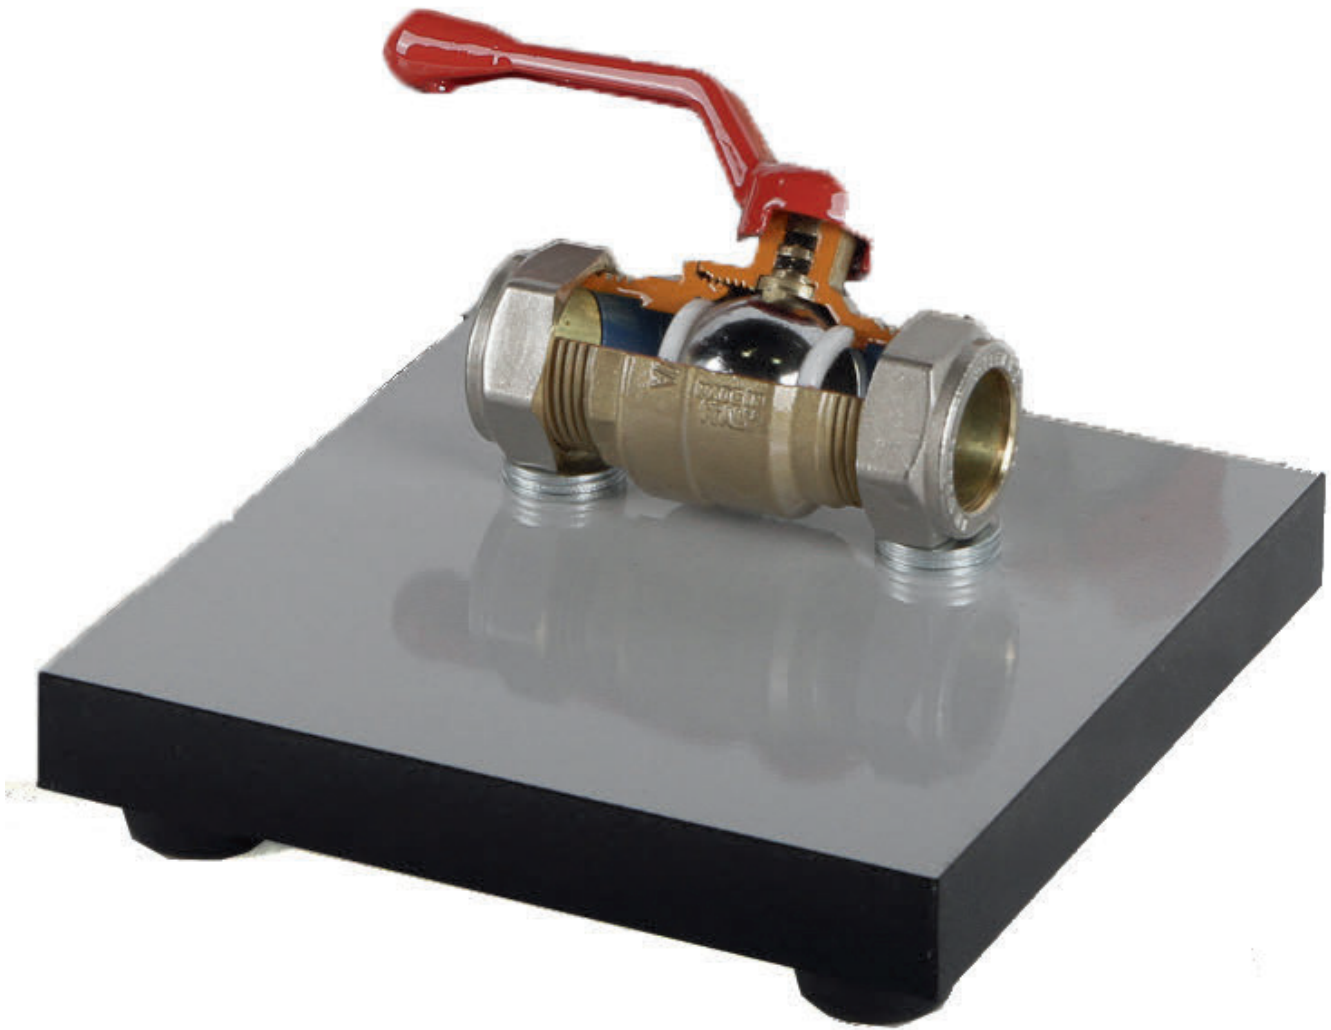

COMPRESSION VALVE

N98-ND13136

WEIGHT AND DIMENSIONS

15cm x 15cm x 10cm (L x W x H)

Net Weight: 1 kg

Gross Weight: 2 kg

MOUNTED ON
BASE

Version2.0.JL061615