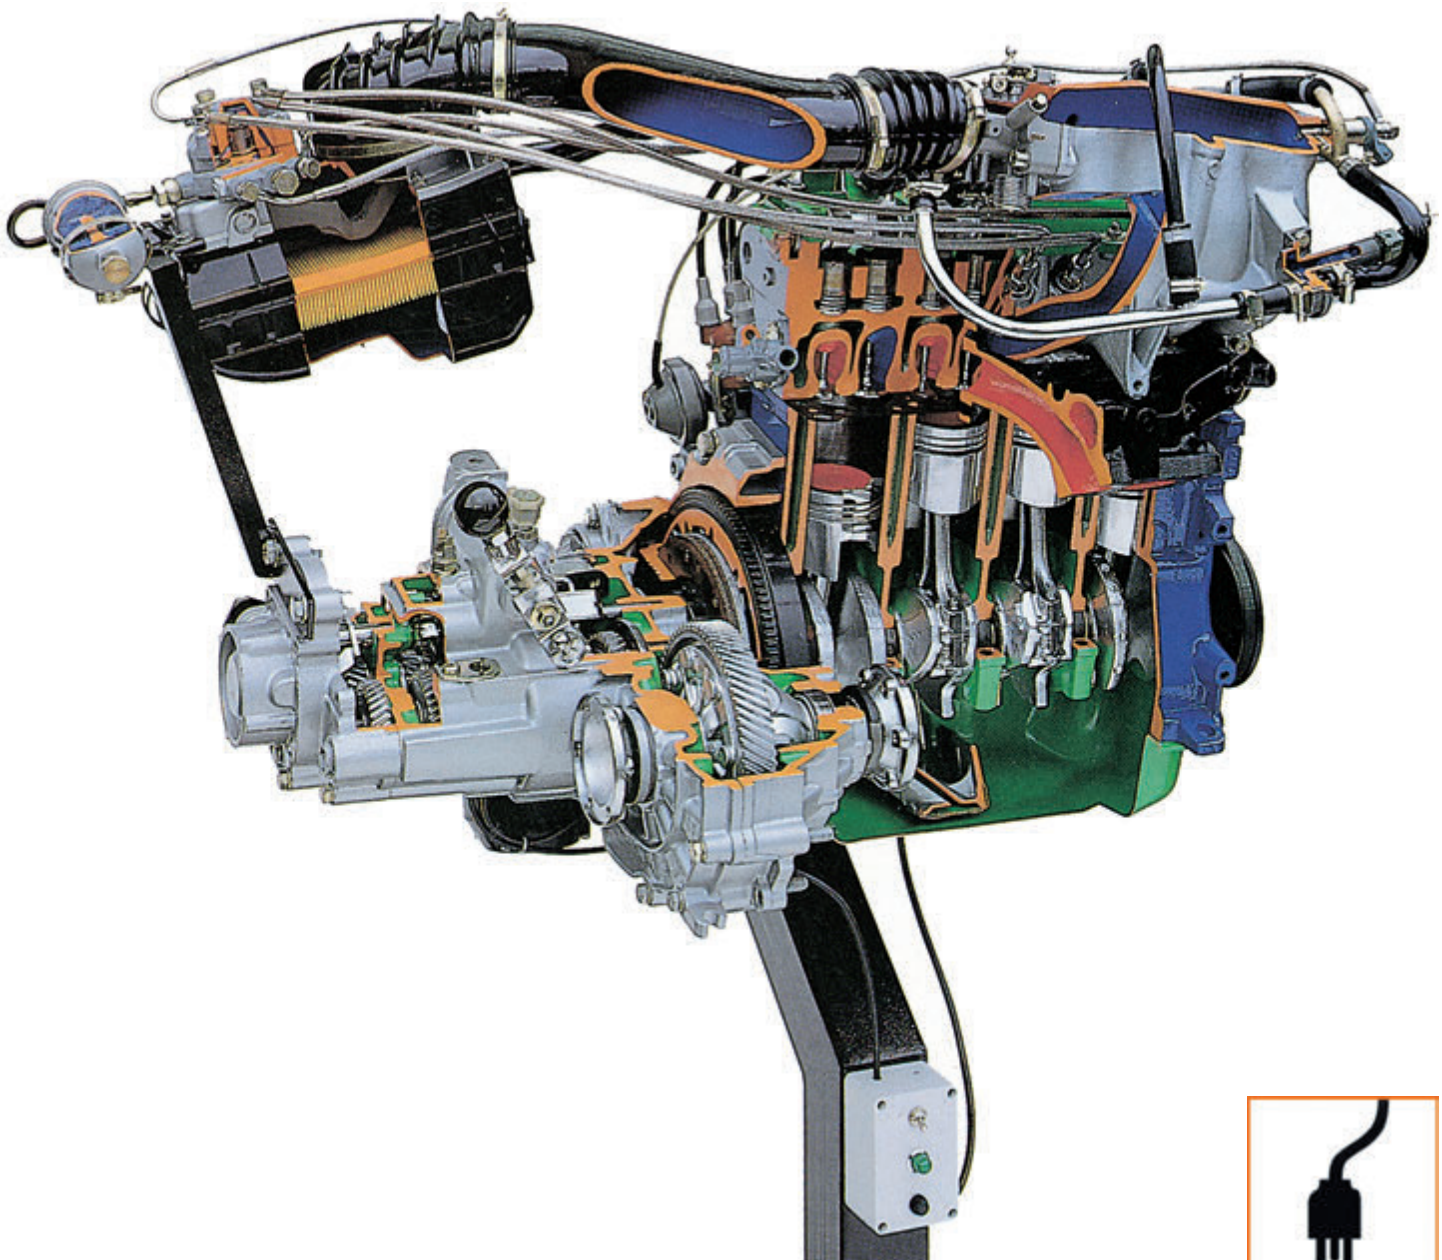

# VW 4-Cylinder Gas Engine with K-Jetronic Injection

N98-ND5165

## SPECIFICATIONS

- Displacement: 1,600/1,800/2,000cc
- Overhead Camshaft (OHC)
- Distribution by means of a toothed belt
- K-Jetronic Injection
- 4 inline cylinders
- Gearbox: 5 forward speeds + reverse, with integrated differential
- Operates electrically at 120V

## WEIGHT AND DIMENSIONS

60cm x 155cm x 90 cm (L x W x H)  
 Net Weight: 155 kg  
 Gross Weight: 205 kg

OPERATES  
ELECTRICALLY

MOUNTED ON  
STAND WITH WHEELS

Follow Us on Social Media