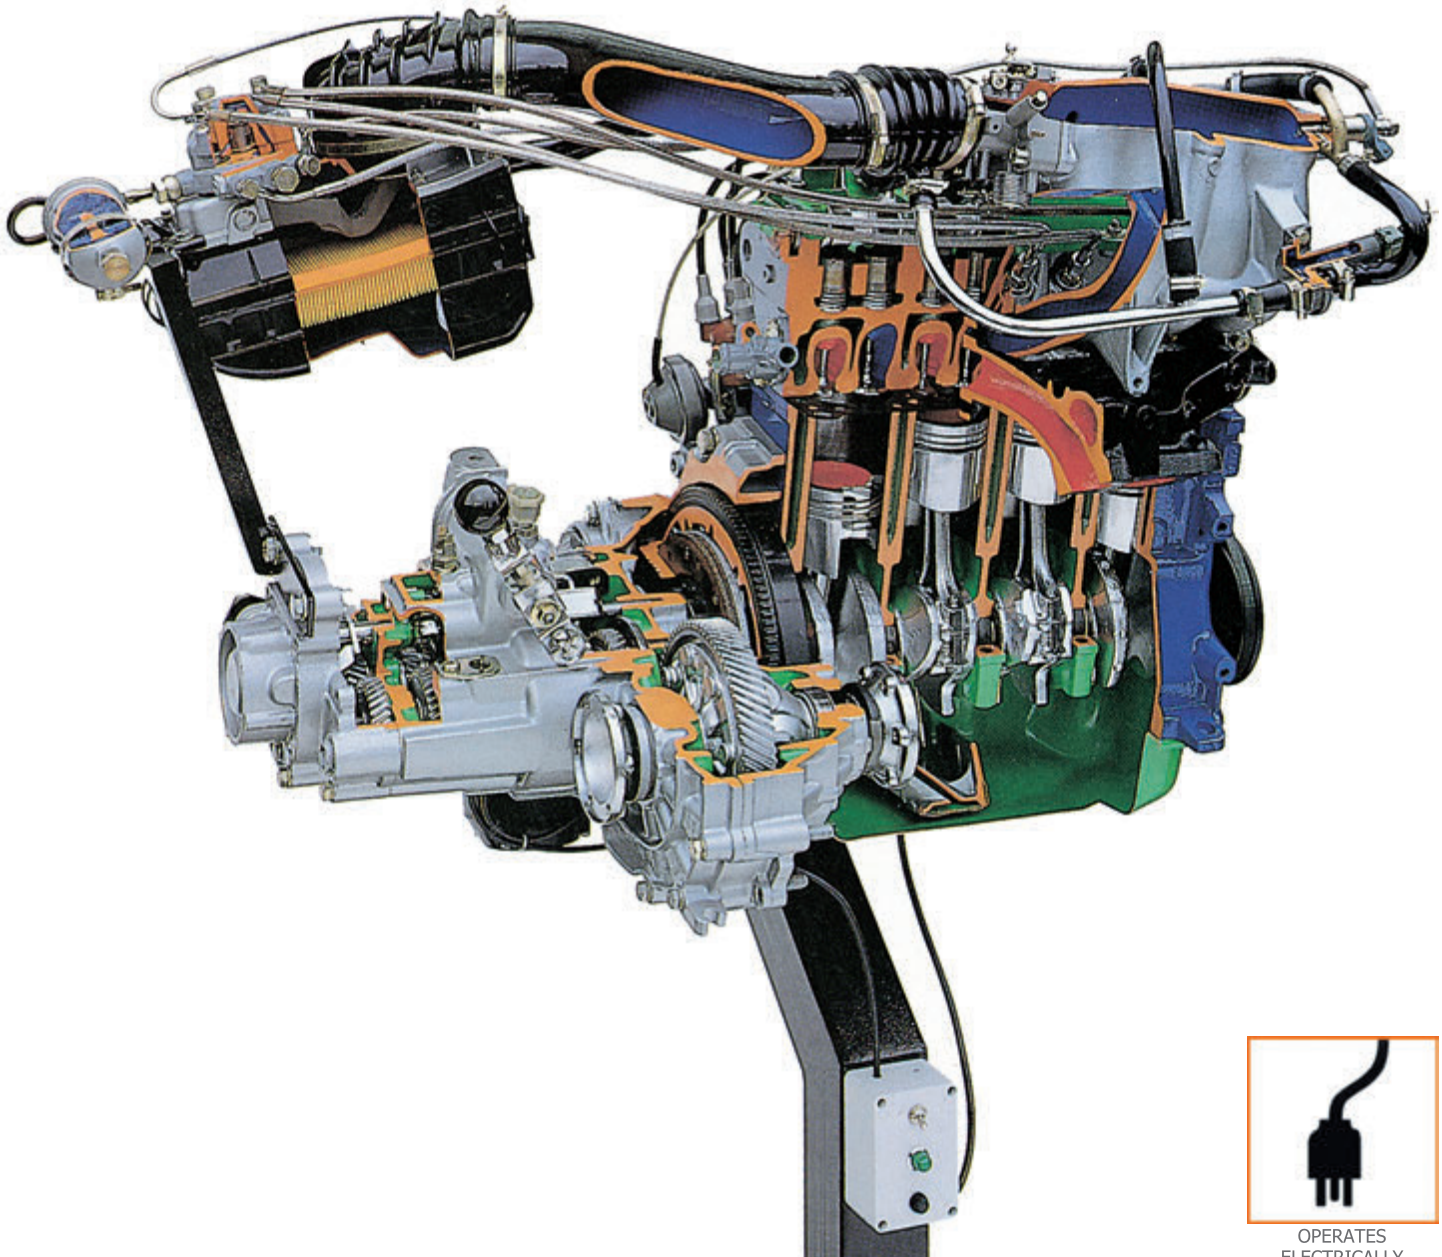

VW 4-Cylinder Gas Engine with Multi-point Electronic Injection

N98-ND5166

OPERATES
ELECTRICALLY

MOUNTED ON STAND
WITH WHEELS

SPECIFICATIONS

- Displacement: 1,600/1,800/2,000cc
- Overhead Camshaft (OHC)
- Distribution by means of a toothed belt
- 4 inline cylinders
- Gearbox: 5 forward speeds + reverse, with integrated differential
- Operated electrically at 120V

WEIGHT AND DIMENSIONS

60cm x 155cm x 90 cm (L x W x H)
Net Weight: 155 kg
Gross Weight: 205 kg

Version2.2ES082918

Follow Us on Social Media